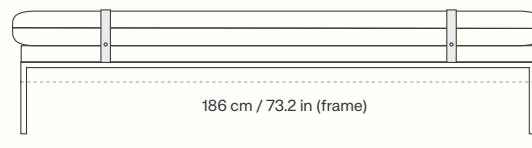

W: 190 cm / 74.8 in (cushion)

H: 42 cm / 16.5 in