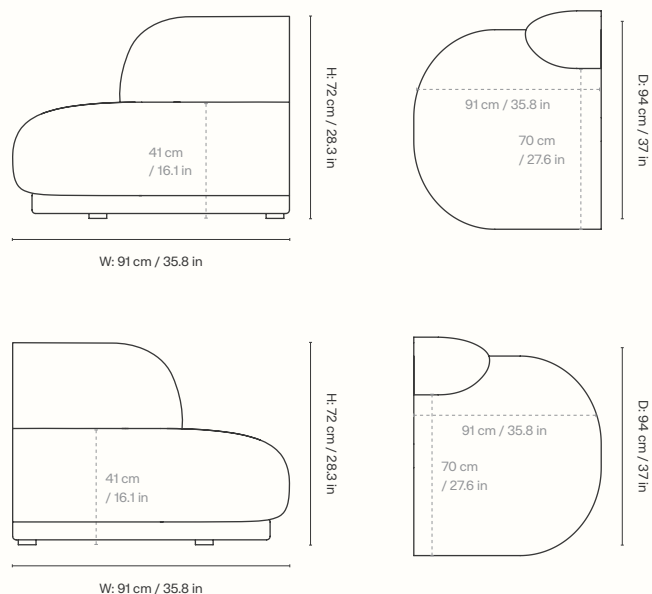

Price group V

Hallingdal 65	EUR	2,439
	DKK	17,999
	SEK	28,125
	NOK	28,125
	GBP	2,355
	USD	3,515