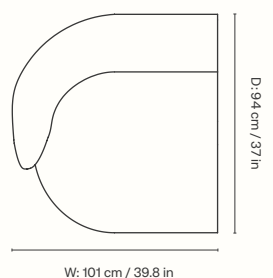

Rise Armrest End Module - Left