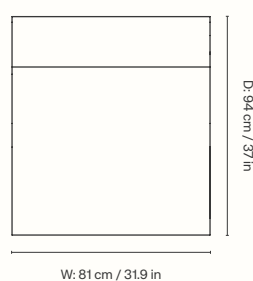

Rico Modular Sofa

The Rico Sofa is available as a modular system, offering the freedom to create a layout that suits your space. Combine modules to form a corner sofa, an extended seat or a standalone piece. Each element retains the signature curvy silhouette of the Rico Series, while the deeper seat provides added comfort and a more generous feel. Crafted with an FSC™ Mix-certified wooden structure, the modular design offers versatility for both private homes and larger public interiors such as hotel lobbies or lounge areas.

This item is part of our Made to Order customisation concept. The upholstery for this item can be selected from a range of high-quality fabrics in different colours and patterns to create your custom piece of furniture.

Rico module overview

Rico Center Module