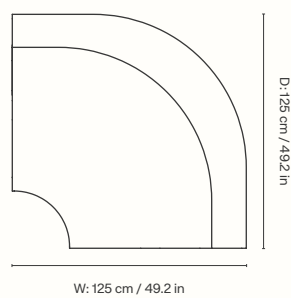

Rico Corner 90 Degrees