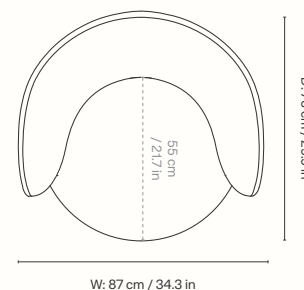

Rico Lounge Chair

Design by Ferm Living

Product details

Manufactured in Italy and Lithuania

Dimensions

Height: 76.5 cm / 30.1 in
Width: 87 cm / 34.3 in
Depth: 76 cm / 29.9 in
Back height: 72 cm / 28.3 in
Seat height: 41 cm / 16 in
Seat depth: 55 cm / 21.7 in
Weight: 33 kg / 72.7 lb

Materials and construction

Backrest: Moulded foam with inner iron structure
Seat: PU foam with inner wooden structure
Feet: Low density polyethylene
FSC™ Mix certified wood

Care

Please see fermiving.com for care and maintenance instructions

Packsize

1

Attention

This product is in conformity with European product safety standards
Standards are based on use by persons weighing up to 110 kg / 242 lb

Test

EN 16139:2013

Furniture - Strength, durability, stability and safety
Requirements for non-domestic seating

Foam fire rating

CAL117-2013 - pass
BS 5852 Crib5 - on request

Customisation Options

Fabric qualities

Leather quality

To see the specifications of each fabric and available colour assortment please go to the [Fabric and Leather Overview](#)

Swivel foot base

Rico Lounge Chair is available with a swivel foot base.

Recommended Retail Prices