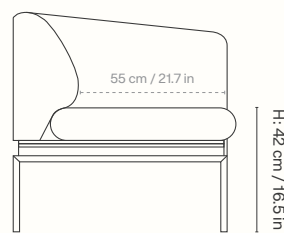

Price group IV

Tonus 4	EUR	2,985
	DKK	21,999
	SEK	34,375
	NOK	34,375
	GBP	2,879
	USD	4,059