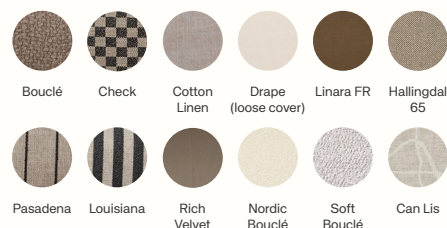

Customisation Options

Fabric qualities