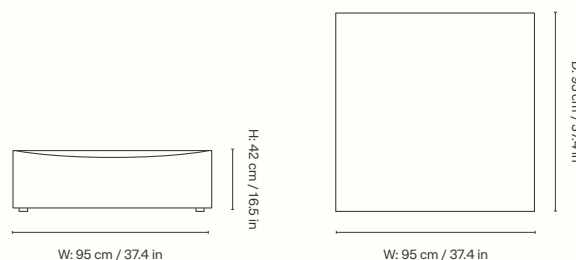

Pouf - square - small