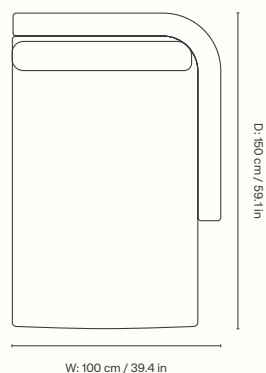

Dase Chaise Longue - Right