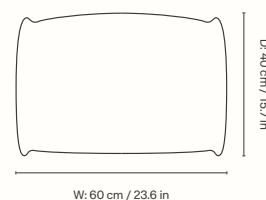

Dase Cushion