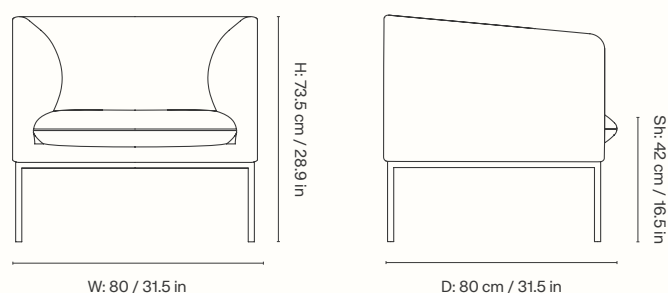

Price group IV

Tonus 4	EUR	2,299
	DKK	16,999
	SEK	26,559
	NOK	26,559
	GBP	2,225
	USD	3,139