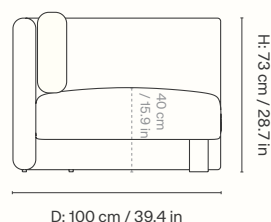

Price group V

Hallingdal 65	EUR	2,575
	DKK	18,999
	SEK	29,685
	NOK	29,685
	GBP	2,489
	USD	3,509