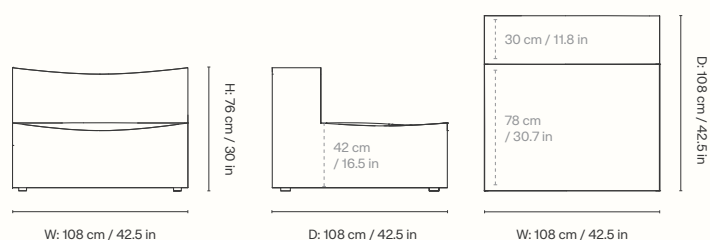

Center module - L100