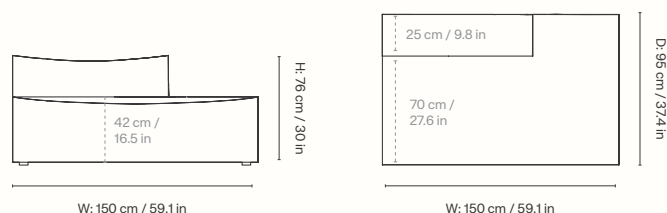

Open end module - small