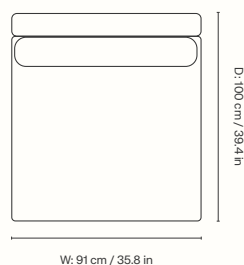

Dase Modular Sofa

The Dase Sofa is a modular system designed with comfort and versatility in mind. This sofa offers enough space for resting, lounging, conversing and cuddling, making it ideal for both formal and informal settings. The sofa's design is highlighted by an upholstered backrest that gracefully follows the sofa's contours, accentuating its contemporary silhouette. Choose between matching upholstered legs for a cohesive look or dark-stained wood legs for a more subtle elegance. Both leg styles are included when purchasing a sofa.

With a commitment to responsible production, the wooden structure of the Dase Sofa is FSC™ certified. As a part of our Made to Order customisation concept, the upholstery for this item can be selected from a range of high-quality fabrics in different colours and patterns to create your custom piece of furniture.

Dase module overview

Dase Center Module