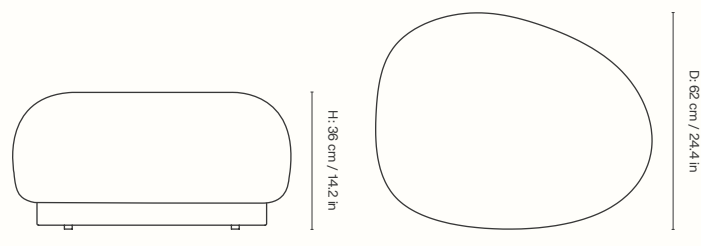

Rico Lounger Pouf

Design by Ferm Living

Product details

Manufactured in Italy

Dimensions

Height: 36 cm / 14.2 in
Width: 86 cm / 33.9 in
Depth: 62 cm / 24.4 in
Weight: 12 kg / 26.5 lb

Materials and construction

Seat: PU foam with inner wooden and polystyrene structure
Feet: Low density polyethylene
FSC™ Mix certified wood

Care

Please see fermiving.com for care and maintenance instructions

Packsize

1

Attention

This product is in conformity with European product safety standards
Standards are based on use by persons weighing up to 110 kg / 242 lb

Test

EN 16139:2013
Furniture - Strength, durability, stability and safety
Requirements for non-domestic seating

Foam fire rating

CAL117-2013-pass
BS 5852 Crib5 - on request

Customisation Options

Fabric qualities

To see the specifications of each fabric and available colour assortment please go to the [Fabric and Leather Overview](#)

Recommended Retail Prices

Price group I

Soft Bouclé	EUR	815
Autumn	DKK	5,999
	SEK	9,375
	NOK	9,375
	GBP	785
	USD	1,109

Price group IV

Tonus 4	EUR	1,155
	DKK	8,499
	SEK	13,279
	NOK	13,279
	GBP	1,115
	USD	1,569

Price group II

Rich Velvet	EUR	879
Main Line Flax	DKK	6,499
	SEK	10,155
	NOK	10,155
	GBP	849
	USD	1,199

Price group V

Hallingdal 65	EUR	1,289
	DKK	9,499
	SEK	14,839
	NOK	14,839
	GBP	1,245
	USD	1,755

Price group III

Bouclé	EUR	1,019
Nordic Bouclé	DKK	7,499
Louisiana	SEK	11,715
Can Lis	NOK	11,715
Cilla	GBP	979
Devoré Velvet	USD	1,385
Raw Bouclé