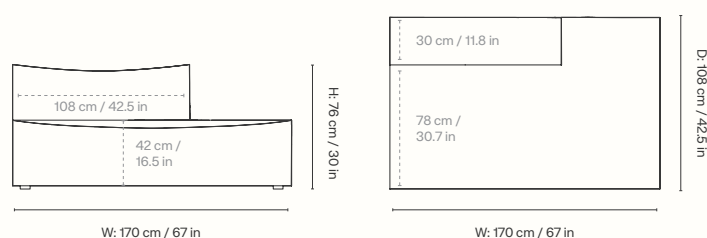

Open end module - large