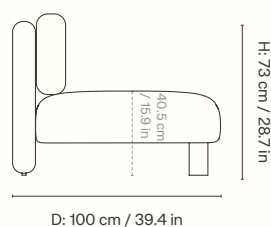

Price group V

Hallingdal 65	EUR	2,105
	DKK	15,499
	SEK	24,215
	NOK	24,215
	GBP	2,029
	USD	2,859