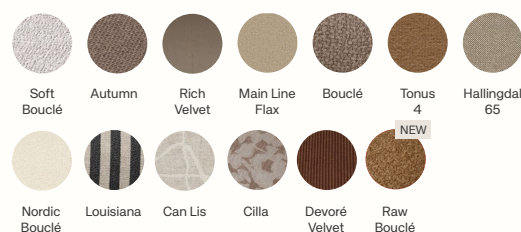

Test

Foam fire rating

CAL117-2013 - pass

BS 5852 Crib5 - on request

Rico Pouf

Customisation Options

Fabric qualities

Leather quality