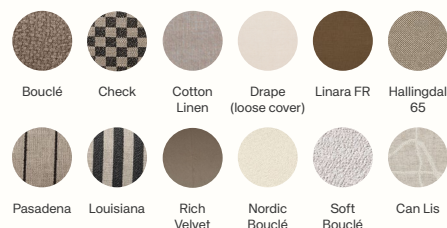

Customisation Options

Fabric qualities