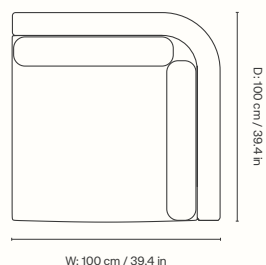

Dase Connecting Corner Module