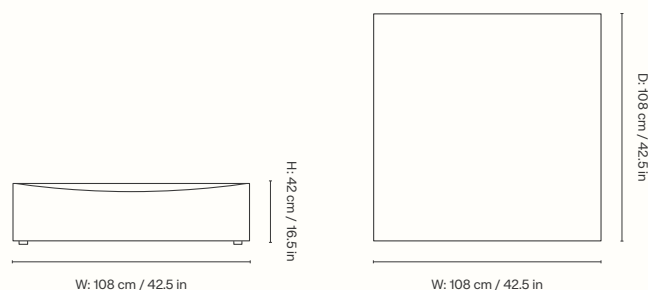

Pouf - square - large