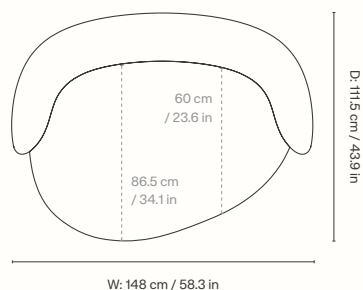

Rico Sofa Curve

Design by Ferm Living

Product details

Manufactured in Italy

Rico Sofa Curve is available with the seat orientated to the right or left side

Dimensions

Height: 76.5 cm / 30.1 in
Width: 148 cm / 58.3 in
Back height: 72 cm / 28.3 in
Depth: 111.5 cm / 43.9 in
Seat height: 41 cm / 16.1 in
Seat depth: 60-86.5 cm / 23.6-34.1 in
Weight: 43.5 kg / 95.9 lb

Materials and construction

Backrest: Moulded foam with inner iron structure

Seat: PU foam with inner wooden structure

Feet: Low density polyethylene

FSC™ Mix certified wood

Care

Please see fermiving.com for care and maintenance instructions

Packsize

1

Attention

This product is in conformity with European product safety standards

Standards are based on use by persons weighing up to 110 kg / 242 lb

Test

Foam fire rating

CAL117-2013 - pass

BS 5852 Crib5 - on request

Customisation Options

Fabric qualities

To see the specifications of each fabric and available colour assortment please go to the [Fabric and Leather Overview](#)

Seat options

Rico Sofa Curve is available with the seat orientated to the right or left side.

Recommended Retail Prices

Price group I

Soft Bouclé	EUR	3,049
Autumn	DKK	22,499
	SEK	35,155
	NOK	35,155
	GBP	2,945
	USD	4,465

Price group IV

Tonus 4	EUR	4,275
	DKK	31,499
	SEK	49,215
	NOK	49,215
	GBP	4,125
	USD	6,249

Price group II

Rich Velvet	EUR	3,459
Main Line Flax	DKK	25,499
	SEK	39,839
	NOK	39,839
	GBP	3,339
	USD	5,059

Price group V

Hallingdal 65	EUR	4,679
	DKK	34,499
	SEK	53,905
	NOK	53,905
	GBP	4,519
	USD	6,845

Price group III

Bouclé	EUR	3,865
Nordic Bouclé	DKK	28,499
Louisiana	SEK	44,529
Can Lis	NOK	44,529
Cilla	GBP	3,729
Raw Bouclé	USD	5,655