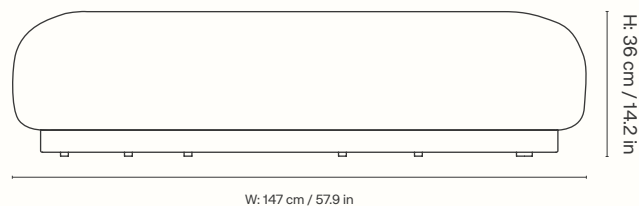

Price group V

Hallingdal 65	EUR	2,169
	DKK	15,999
	SEK	24,999
	NOK	24,999
	GBP	2,095
	USD	2,955