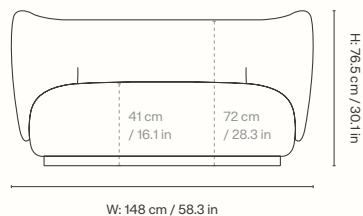

Rico Sofa Curve

Design by Ferm Living

Product details

Manufactured in Italy

Rico Sofa Curve is available with the seat orientated to the right or left side

Dimensions

Height: 76.5 cm / 30.1 in
Width: 148 cm / 58.3 in
Back height: 72 cm / 28.3 in
Depth: 111.5 cm / 43.9 in
Seat height: 41 cm / 16.1 in
Seat depth: 60-86.5 cm / 23.6-34.1 in
Weight: 43.5 kg / 95.9 lb

Materials and construction

Backrest: Moulded foam with inner iron structure

Seat: PU foam with inner wooden structure

Feet: Low density polyethylene

FSC™ Mix certified wood

Care

Please see fermiving.com for care and maintenance instructions

Packsize

1

Attention

This product is in conformity with European product safety standards

Standards are based on use by persons weighing up to 110 kg / 242 lb

Test

Foam fire rating

CAL117-2013 - pass

BS 5852 Crib5 - on request

Customisation Options

Fabric qualities

To see the specifications of each fabric and available colour assortment please go to the [Fabric and Leather Overview](#)

Seat options

Rico Sofa Curve is available with the seat orientated to the right or left side.

Recommended Retail Prices

Price group I

Soft Bouclé	EUR	3,049
Autumn	DKK	22,499
	SEK	35,155
	NOK	35,155
	GBP	2,945
	USD	4,465

Price group IV

Tonus 4	EUR	4,275
	DKK	31,499
	SEK	49,215
	NOK	49,215
	GBP	4,125
	USD	6,249

Price group II

Rich Velvet	EUR	3,459
Main Line Flax	DKK	25,499
	SEK	39,839
	NOK	39,839
	GBP	3,339
	USD	5,059

Price group V

Hallingdal 65	EUR	4,679
	DKK	34,499
	SEK	53,905
	NOK	53,905
	GBP	4,519
	USD	6,845

Price group III

Bouclé	EUR	3,865
Nordic Bouclé	DKK	28,499
Louisiana	SEK	44,529
Can Lis	NOK	44,529
Cilla	GBP	3,729
Raw Bouclé	USD	5,655