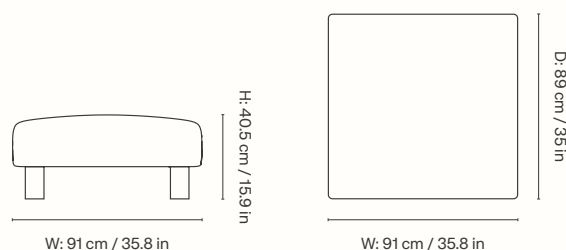

Price group III

Bouclé	EUR	1,085
Nordic Bouclé	DKK	7,999
	SEK	12,499
	NOK	12,499
	GBP	1,045
	USD	1,475