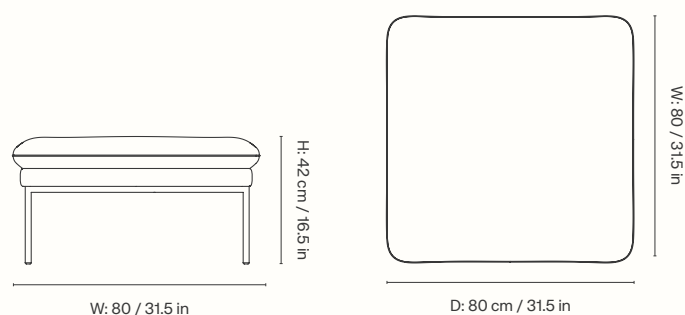

Turn Pouf

Design by Ferm Living in collaboration with Says Who

Product details

Manufactured in Lithuania
Registered design

Dimensions

Height: 42 cm / 16.5 in
Width: 80 cm / 31.5 in
Depth: 80 cm / 31.5 in
Seat height: 42 cm / 16.5 in
Weight: 12 kg / 26.5 lb

Materials and construction

Seat: High resilience PU foam on beech and plywood inner construction with No-Sag spring
Frame: Powder coated steel
Glides: Plastic glides
FSC™ Mix certified wood

Care

Please see fermiving.com for care and maintenance instructions

Packsize

1

Attention

This product is in conformity with European product safety standards
Standards are based on use by persons weighing up to 110 kg / 242 lb

Test

Foam fire rating

CAL117-2013 - pass
BS 5852 Crib5 - on request

Customisation Options

Fabric qualities

To see the specifications of each fabric and available colour assortment please go to the [Fabric and Leather Overview](#)

Recommended Retail Prices

Price group II

Linara FR	EUR	1,219
	DKK	8,999
	SEK	14,059
	NOK	14,059
	GBP	1,179
	USD	1,659

Price group V

Hallingdal 65	EUR	1,629
	DKK	11,999
	SEK	18,749
	NOK	18,749
	GBP	1,569
	USD	2,215

Price group III

Pasadena	EUR	1,355
Bouclé	DKK	9,999
	SEK	15,625
	NOK	15,625
	GBP	1,309
	USD	1,845

Price group IV

Tonus 4	EUR	1,489
	DKK	10,999
	SEK	17,185
	NOK	17,185
	GBP	1,439
	USD	2,029