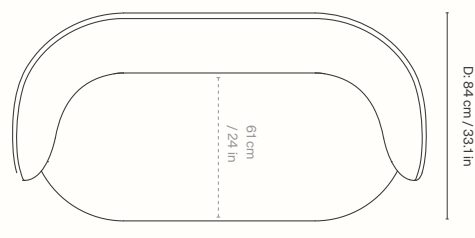

Price group V

Hallingdal 65	EUR	4,139
	DKK	30,499
	SEK	47,655
	NOK	47,655
	GBP	3,995
	USD	6,049

W: 148 cm / 58.3 in