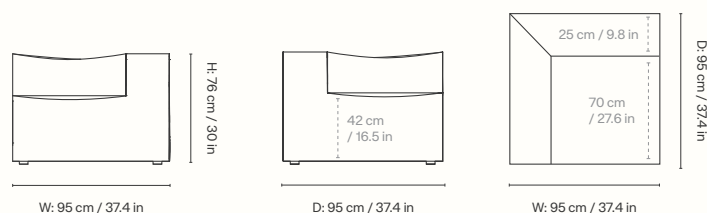

Connecting corner module - S200