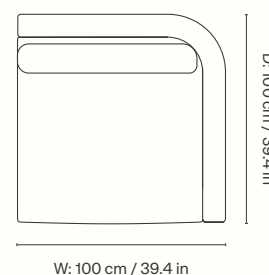

Price group V

Hallingdal 65	EUR	2,575
	DKK	18,999
	SEK	29,685
	NOK	29,685
	GBP	2,489
	USD	3,509