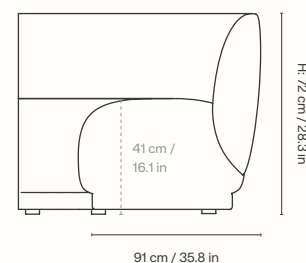

Rico Sofa

- Corner 45 Degrees

Design by Ferm Living

Product details

Provided with connection system to link modules together
Comes with adjustable feet
Manufactured in Italy

Dimensions

Height: 72 cm / 28.3 in
Width: 93 cm / 35.6 in
Depth: 106 cm / 41.7 in
Seat height: 41 cm / 16.1 in
Seat depth: 70 cm / 27.6 in
Weight: 25 kg / 55.1 lb

Materials and construction

Backrest/seat: PU foam with inner wooden structure
Feet: Low density polyethylene
FSC™ Mix certified wood

Care

Please see fermiving.com for care and maintenance instructions

Packsize

1

Attention

This product is in conformity with European product safety standards
Standards are based on use by persons weighing up to 110 kg / 242 lb

Test

EN 16139:2013

Furniture - Strength, durability, stability and safety
Requirements for non-domestic seating

Foam fire rating

CAL117-2013 - pass

BS 5852 Crib5 - on request

Customisation Options

Fabric qualities

To see the specifications of each fabric and available colour assortment please go to the [Fabric and Leather Overview](#)

Recommended Retail Prices

Price group I

Soft Bouclé	EUR	1,829
Autumn	DKK	13,499
	SEK	21,089
	NOK	21,089
	GBP	1,769
	USD	2,635

Price group IV

Tonus 4	EUR	2,375
	DKK	17,499
	SEK	27,339
	NOK	27,339
	GBP	2,289
	USD	3,419

Price group II

Rich Velvet	EUR	1,969
Main Line Flax	DKK	14,499
	SEK	22,655
	NOK	22,655
	GBP	1,899
	USD	2,835

Price group V

Hallingdal 65	EUR	2,575
	DKK	18,999
	SEK	29,685
	NOK	29,685
	GBP	2,489
	USD	3,709

Price group III

Bouclé	EUR	2,169
Nordic Bouclé	DKK	15,999
Louisiana	SEK	24,999
Can Lis	NOK	24,999
Cilla	GBP	2,095
Devoré Velvet	USD	3,125
Raw Bouclé