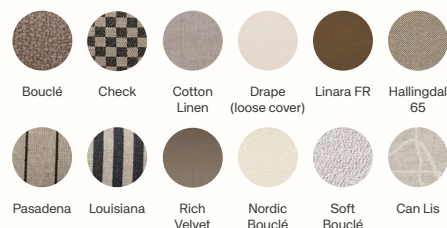

Customisation Options

Fabric qualities