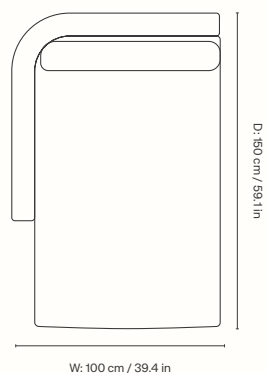

Dase Chaise Longue - Left