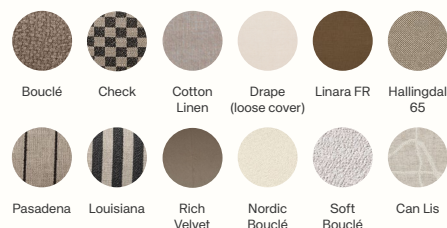

Customisation Options

Fabric qualities