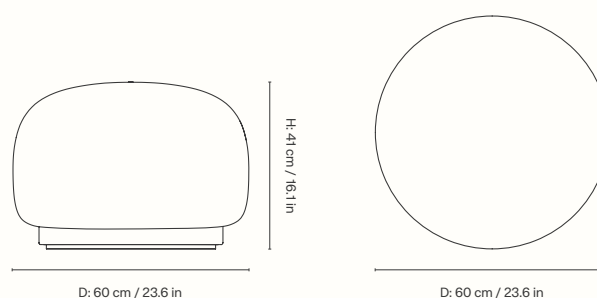

Price group VI

Sheepskin	EUR	1,695
	DKK	12,499
	SEK	19,529
	NOK	19,529
	GBP	1,635
	USD	2,479