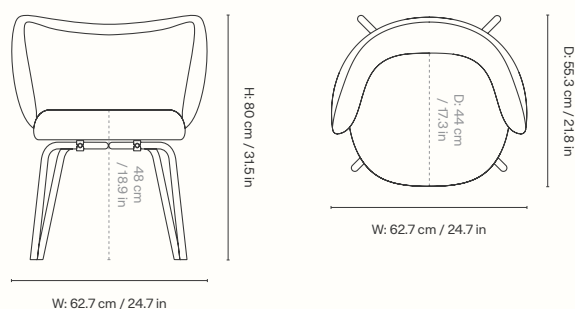

Rico Dining Chair – Fixed base