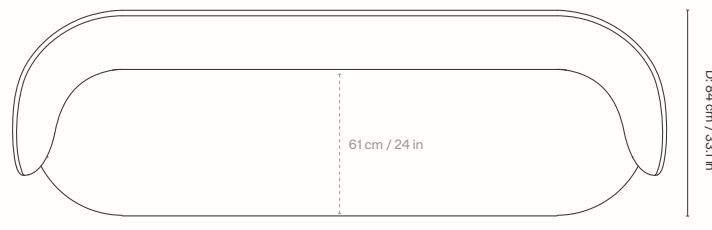

Price group V

Hallingdal 65	EUR	5,225
	DKK	38,499
	SEK	60,155
	NOK	60,155
	GBP	5,039
	USD	7,639

W: 260 cm / 102.4 in