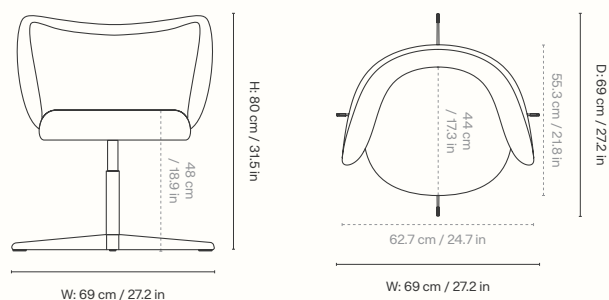

Rico Dining Chair – Swivel base