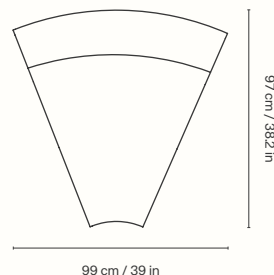

Rico Sofa

- Corner 45 Degrees

Design by Ferm Living

Product details

Provided with connection system to link modules together
Comes with adjustable feet
Manufactured in Italy

Dimensions

Height: 72 cm / 28.3 in
Width: 93 cm / 35.6 in
Depth: 106 cm / 41.7 in
Seat height: 41 cm / 16.1 in
Seat depth: 70 cm / 27.6 in
Weight: 25 kg / 55.1 lb

Materials and construction

Backrest/seat: PU foam with inner wooden structure
Feet: Low density polyethylene
FSC™ Mix certified wood

Care

Please see fermiving.com for care and maintenance instructions

Packsize

1

Attention

This product is in conformity with European product safety standards
Standards are based on use by persons weighing up to 110 kg / 242 lb

Test

EN 16139:2013

Furniture - Strength, durability, stability and safety
Requirements for non-domestic seating

Foam fire rating

CAL117-2013 - pass

BS 5852 Crib5 - on request

Customisation Options

Fabric qualities

To see the specifications of each fabric and available colour assortment please go to the [Fabric and Leather Overview](#)

Recommended Retail Prices

Price group I

Soft Bouclé	EUR	1,829
Autumn	DKK	13,499
	SEK	21,089
	NOK	21,089
	GBP	1,769
	USD	2,635

Price group IV

Tonus 4	EUR	2,375
	DKK	17,499
	SEK	27,339
	NOK	27,339
	GBP	2,289
	USD	3,419

Price group II

Rich Velvet	EUR	1,969
Main Line Flax	DKK	14,499
	SEK	22,655
	NOK	22,655
	GBP	1,899
	USD	2,835

Price group V

Hallingdal 65	EUR	2,575
	DKK	18,999
	SEK	29,685
	NOK	29,685
	GBP	2,489
	USD	3,709

Price group III

Bouclé	EUR	2,169
Nordic Bouclé	DKK	15,999
Louisiana	SEK	24,999
Can Lis	NOK	24,999
Cilla	GBP	2,095
Devoré Velvet	USD	3,125
Raw Bouclé