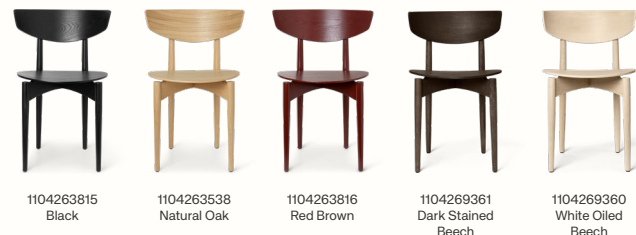

Herman Dining Chair

- Wooden Frame

Design by Herman Studio

Stock Versions

CERTIFIED

Product details

Manufactured in Latvia
Registered design

Dimensions

Total height: 75.5cm / 29.7in
Width: 47.5cm / 18.7in
Depth: 46cm / 18.1in
Seat height: 45cm / 17.7in
Weight: 4 kg / 8.8 lb (without upholstery)
4.2 kg / 9.3 lb (seat upholstered)
4.5 kg / 9.9 lb (fully upholstered)

Materials and construction

Backrest/seat: Natural oak, painted ash, dark stained or white oiled beech veneer
Upholstered seat/back: Birch veneer upholstered with PU foam and fabric or leather
Frame: Natural solid oak, painted solid ash, dark stained or white oiled solid beech
Glides: Plastic or felt glides
FSC™ Mix certified wood

Care

Please see fermiving.com for care and maintenance instructions

Packsize

2

Attention

This product is in conformity with European product safety standards
Standards are based on use by persons weighing up to 110 kg / 242 lb

Test

EN 16139:2013

Furniture - Strength, durability, stability and safety
Requirements for non-domestic seating

Foam fire rating

CAL117-2013 - pass
BS 5852 Crib5 - on request

1104263815 Black
1104263538 Natural Oak
1104263816 Red Brown
1104269361 Dark Stained Beech
1104269360 White Oiled Beech

Customisation Options

Frame and backrest options

Leather qualities (seat only or fully upholstered)

Fabric qualities (seat only or fully upholstered)

To see the specifications of each fabric and available colour assortment please go to the [Fabric and Leather Overview](#). Felt gliders must be ordered separately against price supplement. For fully upholstered version the seat and backrest must have same fabric and leather qualities

Recommended Retail Prices

Oak, ash or beech veneer		Price group III		Seat only / Fully	
EUR	545	Bouclé	EUR	649	785
DKK	3,999	VEGEA™	DKK	4,799	5,799
SEK	6,249		SEK	7,499	9,059
NOK	6,249		NOK	7,499	9,059
GBP	525		GBP	629	759
USD	795		USD	949	1,149
Price group I		Price group IV		Seat only / Fully	
Soft Bouclé	EUR 609 / 759	Tonus 4	EUR 679 / 815		
	DKK 4,499 / 5,599	Leather – Ultra	DKK 4,999 / 5,999		
	SEK 7,029 / 8,905		SEK 7,809 / 9,375		
	NOK 7,029 / 8,905		NOK 7,809 / 9,375		
	GBP 589 / 745		GBP 655 / 785		
	USD 895 / 1,129		USD 989 / 1,189		
Price group II		Price group V		Seat only / Fully	
Grain	EUR 635 / 769	Hallingdal 65	EUR 799 / 949		
Main Line Flax	DKK 4,699 / 5,699	Leather – Envy	DKK 5,899 / 6,999		
	SEK 7,339 / 8,905		SEK 9,215 / 10,935		
	NOK 7,339 / 8,905		NOK 9,215 / 10,935		
	GBP 615 / 745		GBP 769 / 915		
	USD 929 / 1,129		USD 1,169 / 1,389