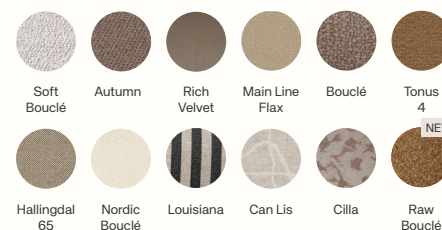

Foam fire rating

CAL117-2013 - pass
 BS 5852 Crib5 - on request

Rico Sofa 3-Seater

Customisation Options

Fabric qualities

To see the specifications of each fabric and available colour assortment please go to the [Fabric and Leather Overview](#)