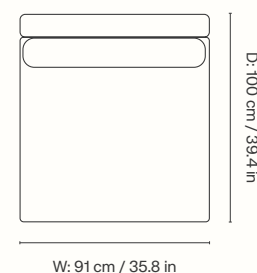

Price group V

Hallingdal 65	EUR	2,105
	DKK	15,499
	SEK	24,215
	NOK	24,215
	GBP	2,029
	USD	2,859