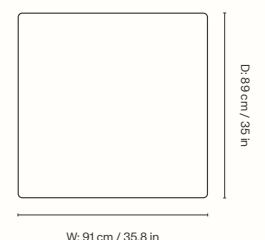

Dase Ottoman

Buur Lounge Chair

Design by Ferm Living in collaboration with Says Who

Product details

Manufactured in Italy
Registered design

Dimensions

Height: 87 cm / 34.3 in
Width: 75 cm / 29.5 in
Depth: 84 cm / 33.1 in
Seat height: 42 cm / 16.5 in
Seat depth: 57 cm / 22.3 in
Weight: 20 kg / 44 lb