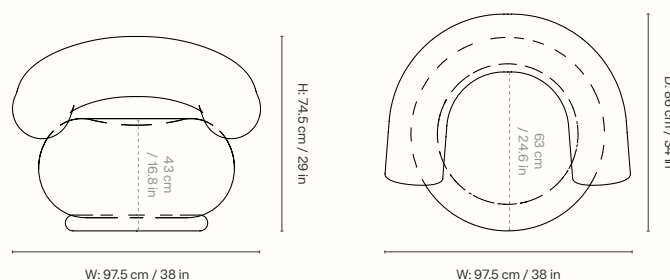

Orbo Lounge Chair

Design by Ferm Living

Product details

Manufactured in Italy
Registered design

Dimensions

Height: 74.5 cm / 29 in
Width: 97.5 cm / 38 in
Depth: 86 cm / 34 in
Backrest height: 31.5 cm / 12.3 in
Seat height: 43 cm / 16.8 in
Seat depth: 63 cm / 24.6 in
Weight: 26 kg / 57.3 lb

Materials and construction

Backrest: Moulded foam with inner steel structure
Seat: PU foam with inner wooden structure
Feet: Low density polyethylene
FSC™ Mix certified wood

Care

Please see fermiving.com for care and maintenance instructions

Packsize

1

Attention

This product is in conformity with European product safety standards
Standards are based on use by persons weighing up to 110 kg / 242 lb

Test

EN 16139:2013

Furniture - Strength, durability, stability and safety
Requirements for non-domestic seating

Foam fire rating

CAL117-2013 - pass

BS 5852 Crib5 - on request

Customisation Options

Fabric qualities

To see the specifications of each fabric and available colour assortment please go to the [Fabric and Leather Overview](#)

Swivel foot base

Orbo Lounge Chair is available with a swivel foot base.

Recommended Retail Prices