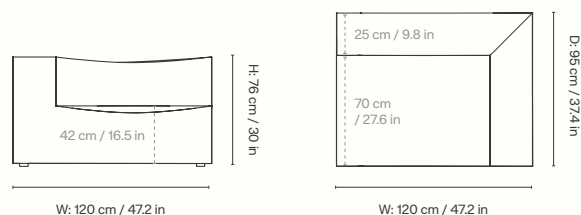

Armrest end module - small