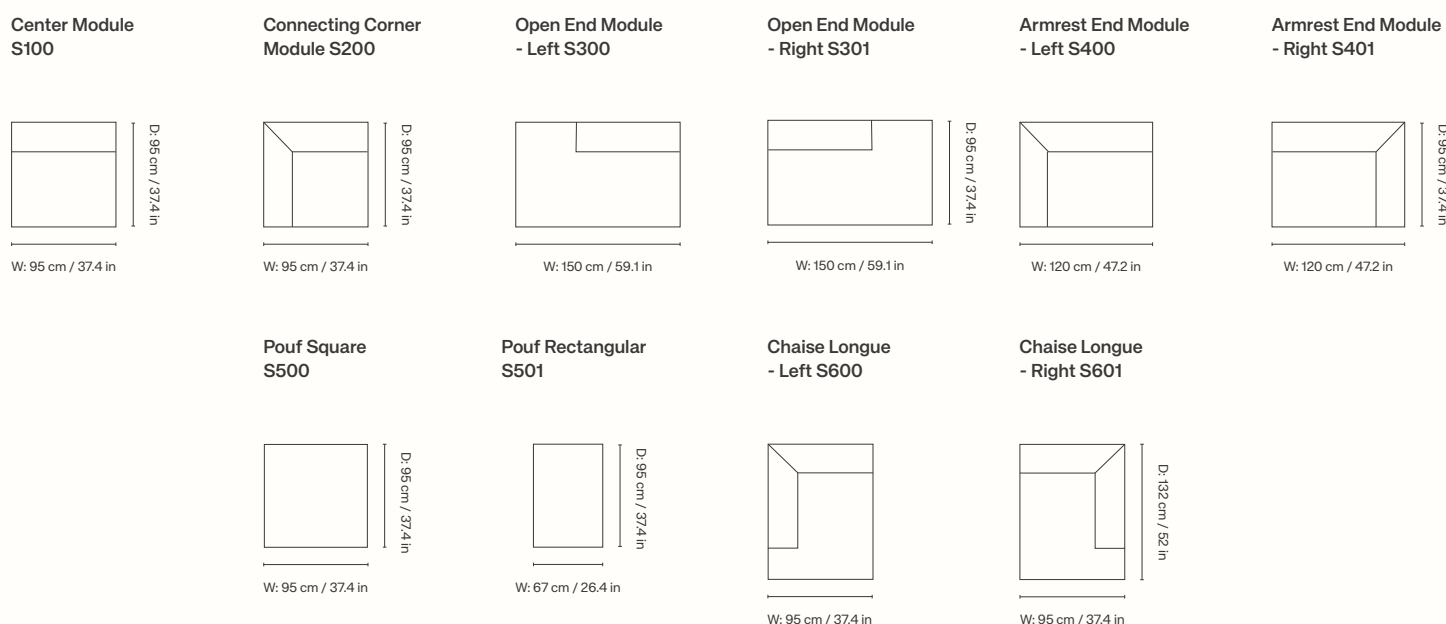

Catena Modular Sofa

The embracing, beanbag-inspired shape of our low-slung Catena sofa is generously dimensioned for all-out relaxation and cosiness: we call it low living. Distinguished by soft curves and top-stitched seams, the homely, module-based designs are made with innovative microcellular foam that ensures maximum comfort as well as durability. The series comprises twenty individual modules that can be combined in multiple ways to create the desired expression.

Designed with the needs of the modern consumer in mind, the sofa now features a convenient, removeable cover, which can be easily removed for cleaning. Discrete Velcro fastenings underneath the sofa hold the cover neatly in place. Additionally, the inner structure of the Catena sofa is constructed with FSC™ certified wood.

Catena module overview - small version