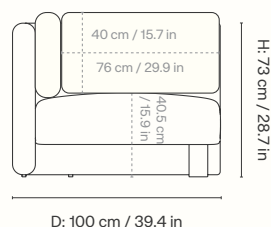

Price group V

Hallingdal 65	EUR	2,849
	DKK	20,999
	SEK	32,809
	NOK	32,809
	GBP	2,749
	USD	3,875