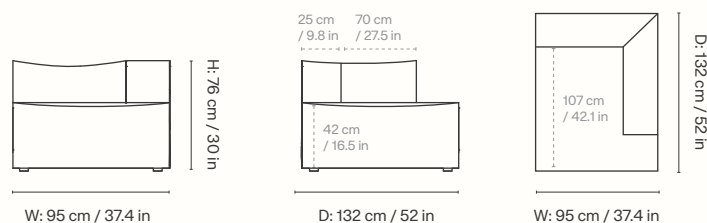

Chaise longue - small