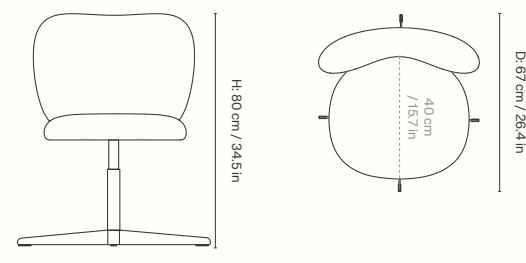

Rico Chair

- Fixed and Swivel Base

Design by Ferm Living

Product details

Manufactured in Lithuania

Dimensions - Fixed Base

Height: 80 cm / 34.5 in
Width: 53 cm / 20.9 in
Depth: 50 cm / 19.7 in
Seat height: 48 cm / 18.9 in
Seat depth: 40 cm / 15.7 in
Weight: 6.3 kg / 13.9 lb

Dimensions - Swivel Base

Height: 80 cm / 31.5 in
Width: 67 cm / 26.4 in
Depth: 67 cm / 26.4 in
Seat height: 48 cm / 18.9 in
Seat depth: 40 cm / 15.7 in
Weight: 8.5 kg / 18.7 lb

Materials and construction

Backrest: Moulded foam with inner steel structure.
Seat: Moulded foam with inner wooden structure.
Frame: Power coated steel or polished aluminium.
Glides: Plastic glides
FSC™ Mix certified wood

Care

Please see fermliving.com for care and maintenance instructions

Packsize

1

Attention

This product is in conformity with European product safety standards
Standards are based on use by persons weighing up to 110 kg / 242 lb

Test

EN 16139:2013

Furniture - Strength, durability, stability and safety

Requirements for non-domestic seating

Foam fire rating

CAL117-2013 - pass

BS 5852 Crib5 - on request

Customisation Options

Fabric qualities

To see the specifications of each fabric and available colour assortment please go to the [Fabric and Leather Overview](#)

Recommended Retail Prices