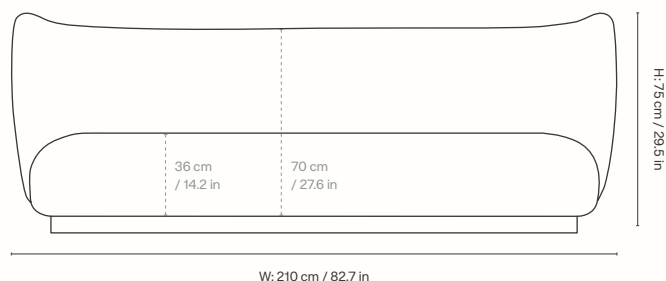

Rico Lounger Sofa

Design by Ferm Living

Product details

Manufactured in Italy

Dimensions

Height: 75 cm / 29.5 in
Width: 210 cm / 82.7 in
Depth: 105 cm / 41.3 in
Seat height: 36 cm / 14.2 in
Seat depth: 81 cm / 31.9 in
Weight: 67 kg / 147.4 lb

Materials and construction

Backrest: Moulded foam with inner iron structure

Seat: PU foam with inner wooden structure

Frame: Low density polyethylene

FSC™ Mix certified wood

Care

Please see fermiving.com for care and maintenance instructions

Packsize

1

Attention

This product is in conformity with European product safety standards

Standards are based on use by persons weighing up to 110 kg / 242 lb

Test

EN 16139:2013

Furniture - Strength, durability, stability and safety

Requirements for non-domestic seating

Foam fire rating

CAL117-2013-pass

BS 5852 Crib5 - on request

Customisation Options

Fabric qualities

To see the specifications of each fabric and available colour assortment please go to the [Fabric and Leather Overview](#)

Recommended Retail Prices

Price group I

Soft Bouclé	EUR	3,595
Autumn	DKK	26,499
	SEK	41,405
	NOK	41,405
	GBP	3,469
	USD	5,259

Price group IV

Tonus 4	EUR	4,815
	DKK	35,499
	SEK	55,465
	NOK	55,465
	GBP	4,649
	USD	7,045

Price group II

Rich Velvet	EUR	3,865
Main Line Flax	DKK	28,499
	SEK	44,529
	NOK	44,529
	GBP	3,729
	USD	5,655

Price group V

Hallingdal 65	EUR	5,225
	DKK	38,499
	SEK	60,155
	NOK	60,155
	GBP	5,039
	USD	7,639

Price group III

Bouclé	EUR	4,275
Nordic Bouclé	DKK	31,499
Louisiana	SEK	49,215
Can Lis	NOK	49,215
Cilla	GBP	4,125
Raw Bouclé	USD	6,249