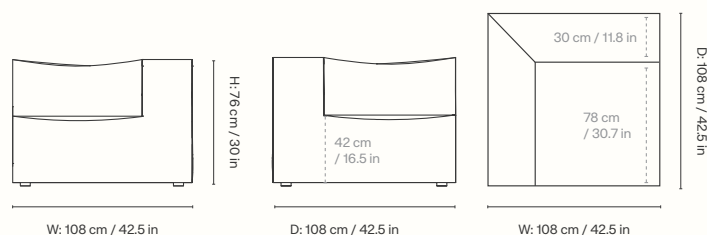

Connecting corner module - L200