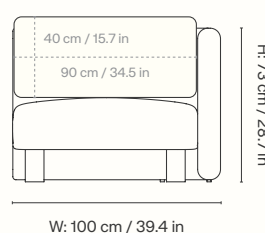

Price group V

Hallingdal 65	EUR	2,985
	DKK	21,999
	SEK	34,375
	NOK	34,375
	GBP	2,879
	USD	4,059