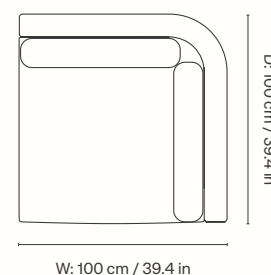

Price group V

Hallingdal 65	EUR	2,849
	DKK	20,999
	SEK	32,809
	NOK	32,809
	GBP	2,749
	USD	3,875