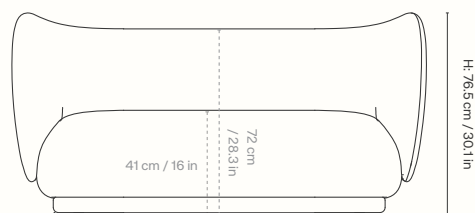

Price group V

Hallingdal 65	EUR	4,139
	DKK	30,499
	SEK	47,655
	NOK	47,655
	GBP	3,995
	USD	6,049

W: 148 cm / 58.3 in