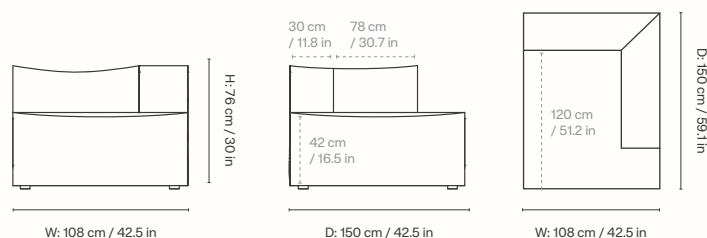

Chaise longue - large