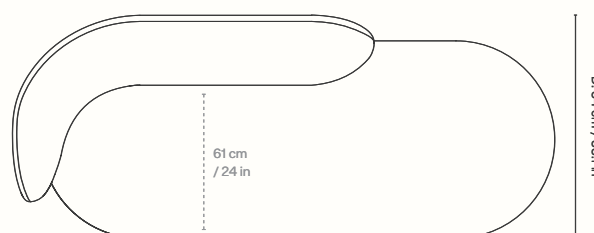

D: 84 cm / 33.1 in