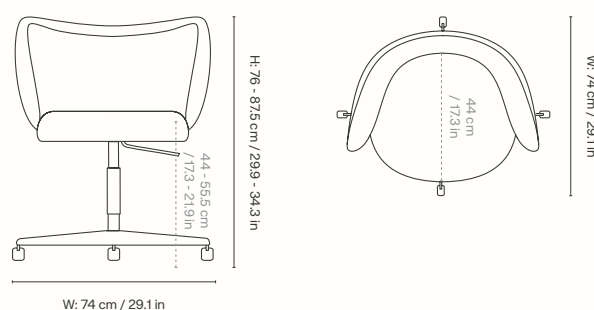

Rico Dining with Castors

Design by Ferm Living

ADJUSTABLE HEIGHT

Product details

Manufactured in Italy

Dimensions

Height: 76 - 87.5 cm / 29.9 - 34.3 in
Width: 74 cm / 29.1 in
Depth: 74 cm / 29.1 in
Seat height: 44 - 55.5 cm / 17.3 - 21.9 in
Seat depth: 44 cm / 17.3 in
Weight: 12 kg / 26.5 lb

Materials and construction

Backrest: Moulded foam with inner steel structure

Seat: Moulded foam with inner wooden structure

Frame: Polished aluminium

FSC™ Mix certified wood

Care

Please see fermiving.com for care and maintenance instructions

Packsize

1

Attention

This product is in conformity with European product safety standards

Standards are based on use by persons weighing up to 110 kg / 242 lb

Test

EN 16139:2013

Furniture - Strength, durability, stability and safety

Requirements for non-domestic seating

Foam fire rating

CAL117-2013-pass

BS 5852 Crib5 - on request

Customisation Options

Fabric qualities

To see the specifications of each fabric and available colour assortment please go to the [Fabric and Leather Overview](#)

Recommended Retail Prices

Price group I

Soft Bouclé	EUR	919
Autumn	DKK	6,799
	SEK	10,625
	NOK	10,625
	GBP	889
	USD	1,255

Price group IV

Tonus 4	EUR	1,195
	DKK	8,799
	SEK	13,749
	NOK	13,749
	GBP	1,149
	USD	1,625

Price group II

Rich Velvet	EUR	989
Main Line Flax	DKK	7,299
	SEK	11,405
	NOK	11,405
	GBP	955
	USD	1,349

Price group V

Hallingdal 65	EUR	1,345
	DKK	9,899
	SEK	15,465
	NOK	15,465
	GBP	1,295
	USD	1,935

Price group III

Bouclé	EUR	1,125
Nordic Bouclé	DKK	8,299
Louisiana	SEK	12,965
Can Lis	NOK	12,965
Cilla	GBP	1,085
Devoré Velvet	USD	1,619
Raw Bouclé