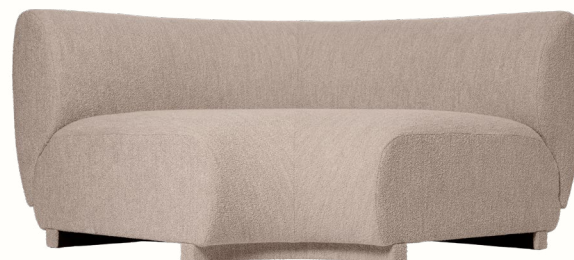

Rico Sofa

- Corner 90 Degrees

Design by Ferm Living

Product details

Provided with connection system to link modules together
Comes with adjustable feet
Manufactured in Italy

Dimensions

Height: 72 cm / 28.3 in
Width: 125 cm / 49.2 in
Depth: 125 cm / 49.2 in
Seat height: 41 cm / 16.1 in
Seat depth center: 86 cm / 33.9 in
Seat depth sides: 70 cm / 27.6 in
Weight: 46 kg / 101.4 lb

Materials and construction

Backrest/seat: PU foam with inner wooden structure.
Feet: Low density polyethylene
FSC™ Mix certified wood

Care

Please see fermiliving.com for care and maintenance instructions

Packsize

1

Attention

This product is in conformity with European product safety standards
Standards are based on use by persons weighing up to 110 kg / 242 lb

Test

EN 16139:2013

Furniture - Strength, durability, stability and safety
Requirements for non-domestic seating

Foam fire rating

CAL117-2013 - pass

BS 5852 Crib5 - on request

Rico Sofa - Corner 90 Degrees