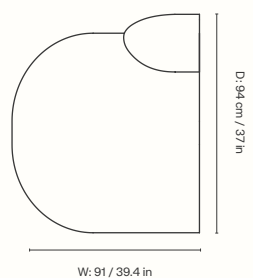

Rico Open End Module - Left