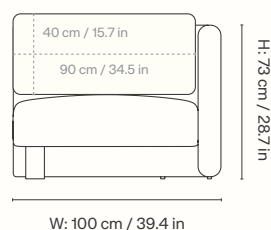

Price group V

Hallingdal 65	EUR	2,575
	DKK	18,999
	SEK	29,685
	NOK	29,685
	GBP	2,489
	USD	3,509