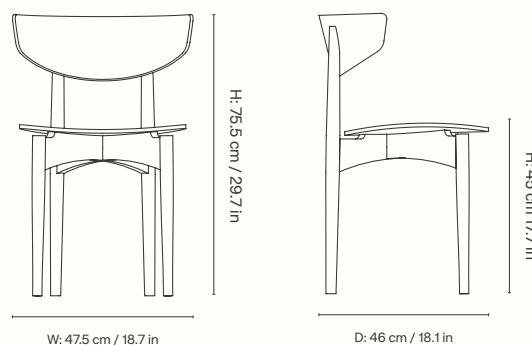

Herman Dining Chair

- Wooden Frame

Design by Herman Studio

Stock Versions

CERTIFIED

Product details

Manufactured in Latvia
Registered design

Dimensions

Total height: 75.5cm / 29.7in
Width: 47.5cm / 18.7in
Depth: 46cm / 18.1in
Seat height: 45cm / 17.7in
Weight: 4 kg / 8.8 lb (without upholstery)
4.2 kg / 9.3 lb (seat upholstered)
4.5 kg / 9.9 lb (fully upholstered)

Materials and construction

Backrest/seat: Natural oak, painted ash, dark stained or white oiled beech veneer
Upholstered seat/back: Birch veneer upholstered with PU foam and fabric or leather
Frame: Natural solid oak, painted solid ash, dark stained or white oiled solid beech
Glides: Plastic or felt glides
FSC™ Mix certified wood

Care

Please see fermiving.com for care and maintenance instructions

Packsize

2

Attention

This product is in conformity with European product safety standards
Standards are based on use by persons weighing up to 110 kg / 242 lb

Test

EN 16139:2013

Furniture - Strength, durability, stability and safety
Requirements for non-domestic seating

Foam fire rating

CAL117-2013 - pass
BS 5852 Crib5 - on request

Customisation Options

Frame and backrest options

Leather qualities (seat only or fully upholstered)

Fabric qualities (seat only or fully upholstered)

To see the specifications of each fabric and available colour assortment please go to the [Fabric and Leather Overview](#). Felt gliders must be ordered separately against price supplement. For fully upholstered version the seat and backrest must have same fabric and leather qualities

Recommended Retail Prices