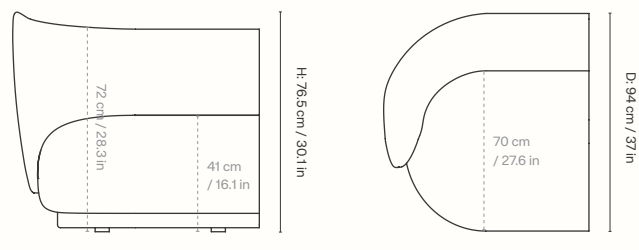

Price group V

Hallingdal 65	EUR	2,915
	DKK	21,499
	SEK	33,589
	NOK	33,589
	GBP	2,815
	USD	4,199