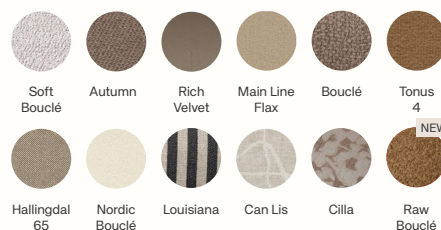

Customisation Options

Fabric qualities

To see the specifications of each fabric and available colour assortment please go to the [Fabric and Leather Overview](#)

Recommended Retail Prices

Price group I

Soft Bouclé	EUR	3,595
Autumn	DKK	26,499
	SEK	41,405
	NOK	41,405
	GBP	3,469
	USD	5,259

Price group IV

Tonus 4	EUR	4,815
	DKK	35,499
	SEK	55,465
	NOK	55,465
	GBP	4,649
	USD	7,045

Price group II

Rich Velvet	EUR	3,865
Main Line Flax	DKK	28,499
	SEK	44,529
	NOK	44,529
	GBP	3,729
	USD	5,655

Price group V

Hallingdal 65	EUR	5,225
	DKK	38,499
	SEK	60,155
	NOK	60,155
	GBP	5,039
	USD	7,639

Price group III

Bouclé	EUR	4,275
Nordic Bouclé	DKK	31,499
Louisiana	SEK	49,215
Can Lis	NOK	49,215
Cilla	GBP	4,125
Raw Bouclé	USD	6,249