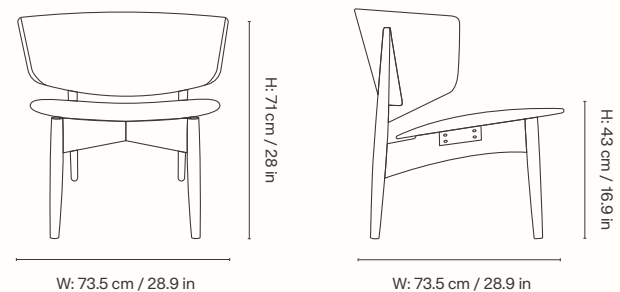

Price group III

Bouclé	EUR	1,765
	DKK	12,999
	SEK	20,309
	NOK	20,309
	GBP	1,699
	USD	2,579

W: 73.5 cm / 28.9 in

W: 73.5 cm / 28.9 in