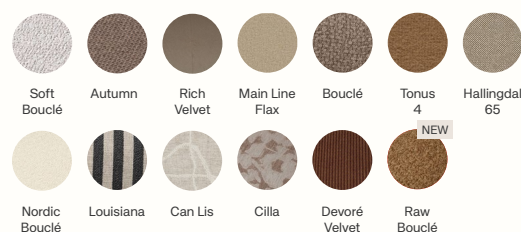

Customisation Options

Fabric qualities

To see the specifications of each fabric and available colour assortment please go to the [Fabric and Leather Overview](#)

Recommended Retail Prices

Price group I

Soft Bouclé	EUR	599
Autumn	DKK	4,399
	SEK	6,875
	NOK	6,875
	GBP	575
	USD	809

Price group IV

Tonus 4	EUR	759
	DKK	5,599
	SEK	8,749
	NOK	8,749
	GBP	735
	USD	1,035

Price group II

Rich Velvet	EUR	649
Main Line Flax	DKK	4,799
	SEK	7,499
	NOK	7,499
	GBP	629
	USD	885

Price group V

Hallingdal 65	EUR	815
	DKK	5,999
	SEK	9,375
	NOK	9,375
	GBP	785
	USD	1,169

Price group III

Bouclé	EUR	719
Nordic Bouclé	DKK	5,299
Louisiana	SEK	8,279
Can Lis	NOK	8,279
Cilla	GBP	695
Devoré Velvet	USD	979
Raw Bouclé