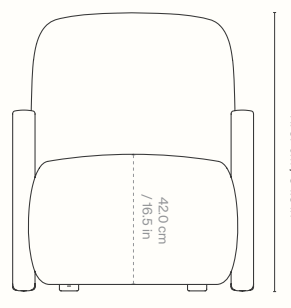

D: 84 cm / 33.1 in

W: 75 cm / 29.5 in