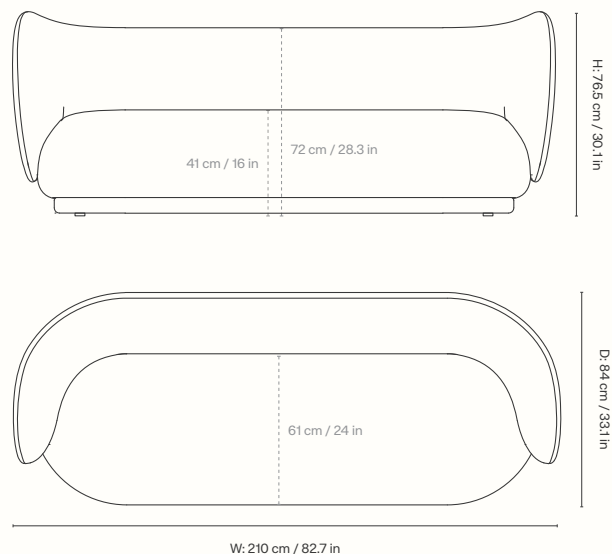

Price group V

Hallingdal 65	EUR	4,679
	DKK	34,499
	SEK	53,905
	NOK	53,905
	GBP	4,519
	USD	6,845