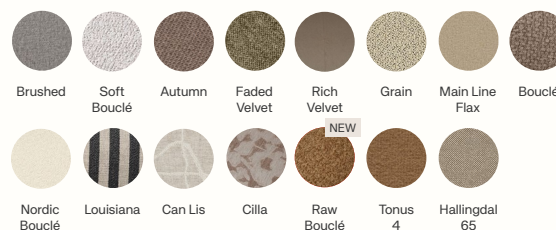

Customisation Options

Fabric qualities