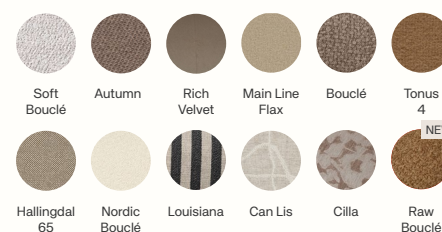

Rico Divan
Left

Customisation Options

Fabric qualities

To see the specifications of each fabric and available colour assortment please go to the [Fabric and Leather Overview](#)

Backrest options

Rico Divan is available with the backrest on the right or left side.