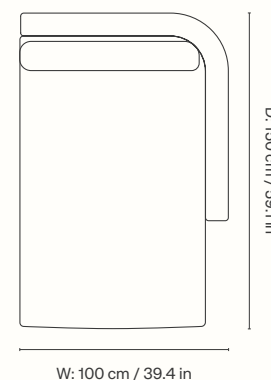

Price group V

Hallingdal 65	EUR	2,985
	DKK	21,999
	SEK	34,375
	NOK	34,375
	GBP	2,879
	USD	4,059