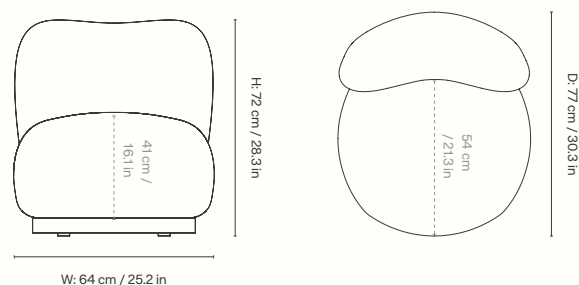

Rico Lounge Chair Piccolo

Design by Ferm Living

Product details

Manufactured in Italy
Registered design

Dimensions

Height: 72 cm / 28.3 in
Width: 64 cm / 25.2 in
Depth: 77 cm / 30.3 in
Seat height: 41 cm / 16.1 in
Seat depth: 54 cm / 21.3 in
Weight: 25 kg / 55 lb

Materials and construction

Backrest: Moulded foam with inner steel structure
Seat: PU foam with inner wooden structure
Feet: Low density polyethylene
FSC™ Mix certified wood

Care

Please see fermiving.com for care and maintenance instructions

Packsize

1

Attention

This product is in conformity with European product safety standards
Standards are based on use by persons weighing up to 110 kg / 242 lb

Test

EN 16139:2013

Furniture - Strength, durability, stability and safety
Requirements for non-domestic seating

Foam fire rating

CAL117-2013 - pass
BS 5852 Crib5 - on request

Customisation Options

Fabric qualities

Leather quality

To see the specifications of each fabric and available colour assortment please go to the [Fabric and Leather Overview](#)

Swivel foot base

Rico Lounge Chair Piccolo is available with a swivel foot base.

Recommended Retail Prices