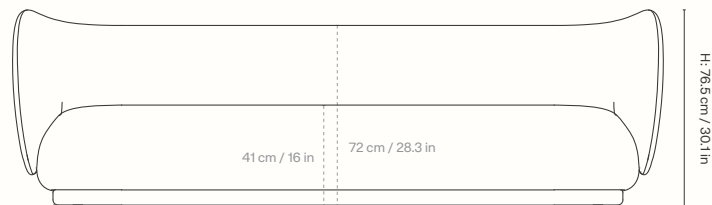

Price group V

Hallingdal 65	EUR	5,225
	DKK	38,499
	SEK	60,155
	NOK	60,155
	GBP	5,039
	USD	7,639

W: 260 cm / 102.4 in