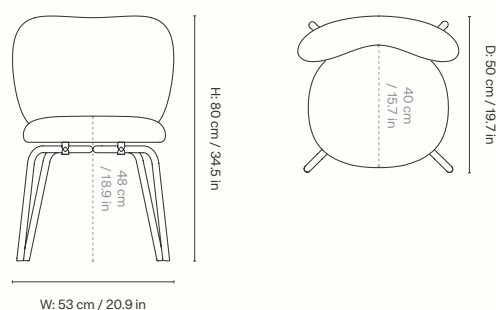

Rico Chair

- Fixed and Swivel Base

Design by Ferm Living

Product details

Manufactured in Lithuania

Dimensions - Fixed Base

Height: 80 cm / 34.5 in
Width: 53 cm / 20.9 in
Depth: 50 cm / 19.7 in
Seat height: 48 cm / 18.9 in
Seat depth: 40 cm / 15.7 in
Weight: 6.3 kg / 13.9 lb

Dimensions - Swivel Base

Height: 80 cm / 31.5 in
Width: 67 cm / 26.4 in
Depth: 67 cm / 26.4 in
Seat height: 48 cm / 18.9 in
Seat depth: 40 cm / 15.7 in
Weight: 8.5 kg / 18.7 lb

Materials and construction

Backrest: Moulded foam with inner steel structure.
Seat: Moulded foam with inner wooden structure.
Frame: Power coated steel or polished aluminium.
Glides: Plastic glides
FSC™ Mix certified wood

Care

Please see fermliving.com for care and maintenance instructions

Packsize

1

Attention

This product is in conformity with European product safety standards
Standards are based on use by persons weighing up to 110 kg / 242 lb

Test

EN 16139:2013

Furniture - Strength, durability, stability and safety

Requirements for non-domestic seating

Foam fire rating

CAL117-2013 - pass

BS 5852 Crib5 - on request

Customisation Options

Fabric qualities

To see the specifications of each fabric and available colour assortment please go to the [Fabric and Leather Overview](#)

Recommended Retail Prices