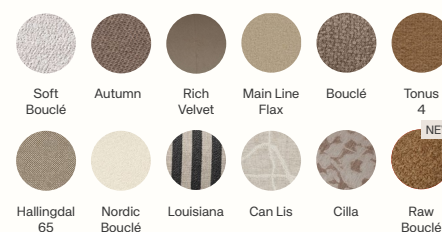

Rico Ottoman

Customisation Options

Fabric qualities

To see the specifications of each fabric and available colour assortment please go to the [Fabric and Leather Overview](#)

Recommended Retail Prices

Price group I