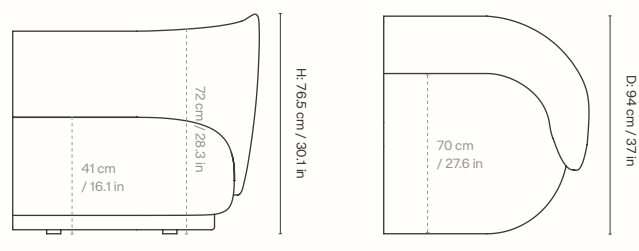

Price group V

Hallingdal 65	EUR	2,915
	DKK	21,499
	SEK	33,589
	NOK	33,589
	GBP	2,815
	USD	4,199