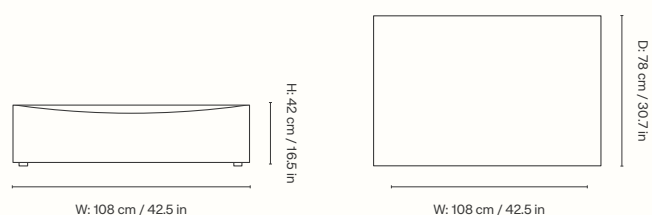

Pouf - rectangular - large