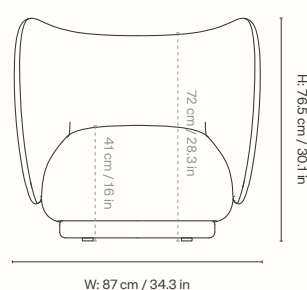

Rico Lounge Chair

Design by Ferm Living

Product details

Manufactured in Italy and Lithuania

Dimensions

Height: 76.5 cm / 30.1 in
Width: 87 cm / 34.3 in
Depth: 76 cm / 29.9 in
Back height: 72 cm / 28.3 in
Seat height: 41 cm / 16 in
Seat depth: 55 cm / 21.7 in
Weight: 33 kg / 72.7 lb

Materials and construction

Backrest: Moulded foam with inner iron structure
Seat: PU foam with inner wooden structure
Feet: Low density polyethylene
FSC™ Mix certified wood

Care

Please see fermiving.com for care and maintenance instructions

Packsize

1

Attention

This product is in conformity with European product safety standards
Standards are based on use by persons weighing up to 110 kg / 242 lb

Test

EN 16139:2013

Furniture - Strength, durability, stability and safety
Requirements for non-domestic seating

Foam fire rating

CAL117-2013 - pass
BS 5852 Crib5 - on request

Customisation Options

Fabric qualities

Leather quality

To see the specifications of each fabric and available colour assortment please go to the [Fabric and Leather Overview](#)

Swivel foot base

Rico Lounge Chair is available with a swivel foot base.

Recommended Retail Prices