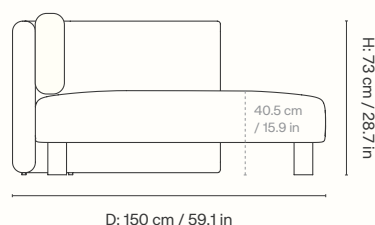

Price group V

Hallingdal 65	EUR	2,985
	DKK	21,999
	SEK	34,375
	NOK	34,375
	GBP	2,879
	USD	4,059