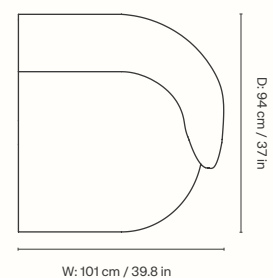

Rise Armrest End Module - Right