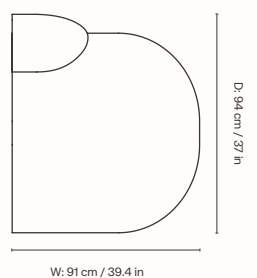

Rico Open End Module - Right