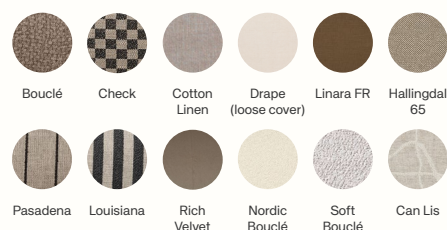

Customisation Options

Fabric qualities