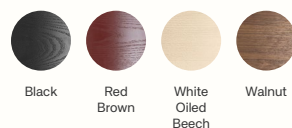

Customisation Options

Frame and backrest options

Black Red Brown White Oiled Beech Walnut

Leather qualities (seat only upholstered)

Leather Envy Leather Ultra

Fabric qualities (seat only upholstered)

Bouclé Main Line Flax Tonus 4 Hallingdal 65 Soft Bouclé