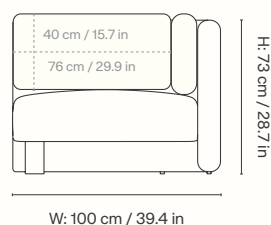

Price group V

Hallingdal 65	EUR	2,849
	DKK	20,999
	SEK	32,809
	NOK	32,809
	GBP	2,749
	USD	3,875