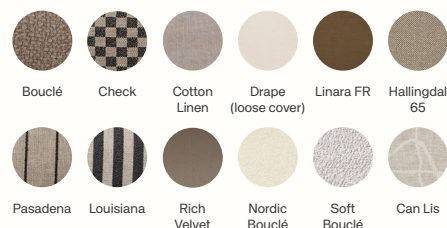

Foam fire rating

CAL117-2013 - pass
BS 5852 Crib5 - on request

Center Module - Small
S100 - 95 x 95 cm

Center Module - Large
L100 - 108 x 108 cm

Customisation Options

Fabric qualities

To see the specifications of each fabric and available colour assortment please go to the [Fabric and Leather Overview](#)