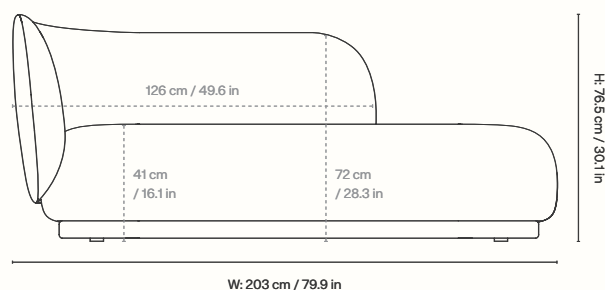

Price group V

Hallingdal 65	EUR	3,935
	DKK	28,999
	SEK	45,309
	NOK	45,309
	GBP	3,795
	USD	5,755

W: 203 cm / 79.9 in