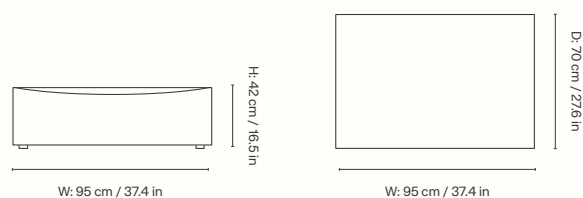

Pouf - rectangular - small