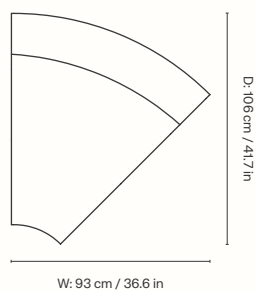

Rico Corner 45 Degrees