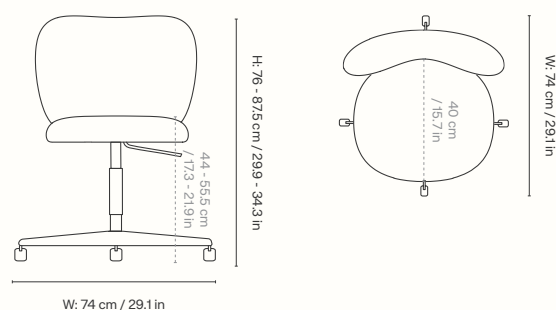

Rico Chair with Castors

Design by Ferm Living

ADJUSTABLE HEIGHT

Product details

Manufactured in Lithuania

Dimensions

Height: 76 - 87.5 cm / 29.9 - 34.3 in
Width: 74 cm / 29.1 in
Depth: 74 cm / 29.1 in
Seat height: 44 - 55.5 cm / 17.3 - 21.9 in
Seat depth: 40 cm / 15.7 in
Weight: 8.5 kg / 18.7 lb

Materials and construction

Backrest: Moulded foam with inner steel structure.

Seat: Moulded foam with inner wooden structure.

Frame: Polished aluminium.

FSC™ Mix certified wood

Care

Please see fermiving.com for care and maintenance instructions

Packsize

1

Attention

This product is in conformity with European product safety standards

Standards are based on use by persons weighing up to 110 kg / 242 lb

Test

EN 16139:2013

Furniture - Strength, durability, stability and safety

Requirements for non-domestic seating

Foam fire rating

CAL117-2013 - pass

BS 5852 Crib5 - on request

Customisation Options

Fabric qualities

To see the specifications of each fabric and available colour assortment please go to the [Fabric and Leather Overview](#)

Recommended Retail Prices

Price group I

Soft Bouclé	EUR	599
Autumn	DKK	4,399
	SEK	6,875
	NOK	6,875
	GBP	575
	USD	809

Price group IV

Tonus 4	EUR	759
	DKK	5,599
	SEK	8,749
	NOK	8,749
	GBP	735
	USD	1,035

Price group II

Rich Velvet	EUR	649
Main Line Flax	DKK	4,799
	SEK	7,499
	NOK	7,499
	GBP	629
	USD	885

Price group V

Hallingdal 65	EUR	815
	DKK	5,999
	SEK	9,375
	NOK	9,375
	GBP	785
	USD	1,169

Price group III

Bouclé	EUR	719
Nordic Bouclé	DKK	5,299
Louisiana	SEK	8,279
Can Lis	NOK	8,279
Cilla	GBP	695
Devoré Velvet	USD	979
Raw Bouclé