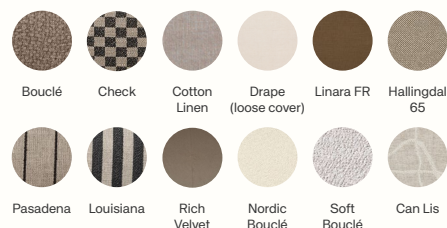

Customisation Options

Fabric qualities