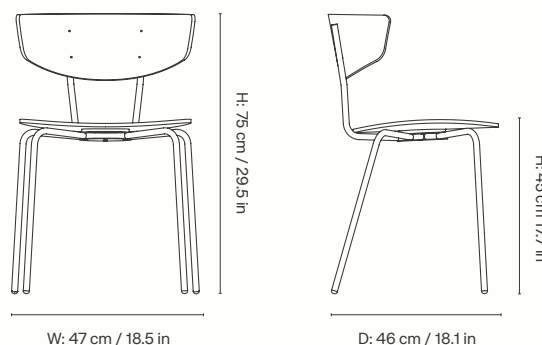

Price group V

Hallingdal 65	EUR	529
Leather – Envy	DKK	3,899
	SEK	6,089
	NOK	6,089
	GBP	509
	USD	759