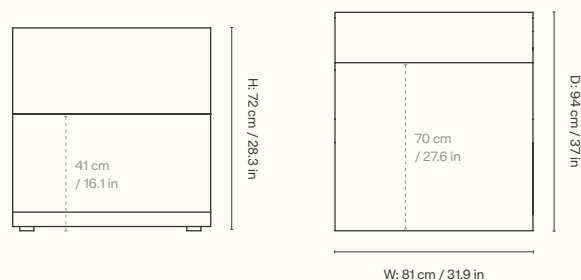

Rico Sofa

- Center Module

Design by Ferm Living

Product details

Provided with connection system to link modules together
Comes with adjustable feet
Manufactured in Italy

Dimensions

Height: 72 cm / 28.3 in
Width: 81 cm / 31.9 in
Depth: 94 cm / 37 in
Seat height: 41 cm / 16.1 in
Seat depth: 70 cm / 27.6 in
Weight: 34 kg / 75 lb

Materials and construction

Backrest/seat: PU foam with inner wooden structure
Feet: Low density polyethylene
FSC™ Mix certified wood

Care

Please see fermiving.com for care and maintenance instructions

Packsize

1

Attention

This product is in conformity with European product safety standards
Standards are based on use by persons weighing up to 110 kg / 242 lb

Test

EN 16139:2013

Furniture - Strength, durability, stability and safety
Requirements for non-domestic seating

Foam fire rating

CAL117-2013 - pass
BS 5852 Crib5 - on request

Customisation Options

Fabric qualities

To see the specifications of each fabric and available colour assortment please go to the [Fabric and Leather Overview](#)

Recommended Retail Prices

Price group I

Soft Bouclé	EUR	1,765
Autumn	DKK	12,999
	SEK	20,309
	NOK	20,309
	GBP	1,699
	USD	2,539

Price group IV

Tonus 4	EUR	2,299
	DKK	16,999
	SEK	26,559
	NOK	26,559
	GBP	2,225
	USD	3,319

Price group II

Rich Velvet	EUR	1,969
Main Line Flax	DKK	14,499
	SEK	22,655
	NOK	22,655
	GBP	1,899
	USD	2,835

Price group V

Hallingdal 65	EUR	2,439
	DKK	17,999
	SEK	28,125
	NOK	28,125
	GBP	2,355
	USD	3,515

Price group III

Bouclé	EUR	2,105
Nordic Bouclé	DKK	15,499
Louisiana	SEK	24,215
Can Lis	NOK	24,215
Cilla	GBP	2,029
Devoré Velvet	USD	3,029
Raw Bouclé