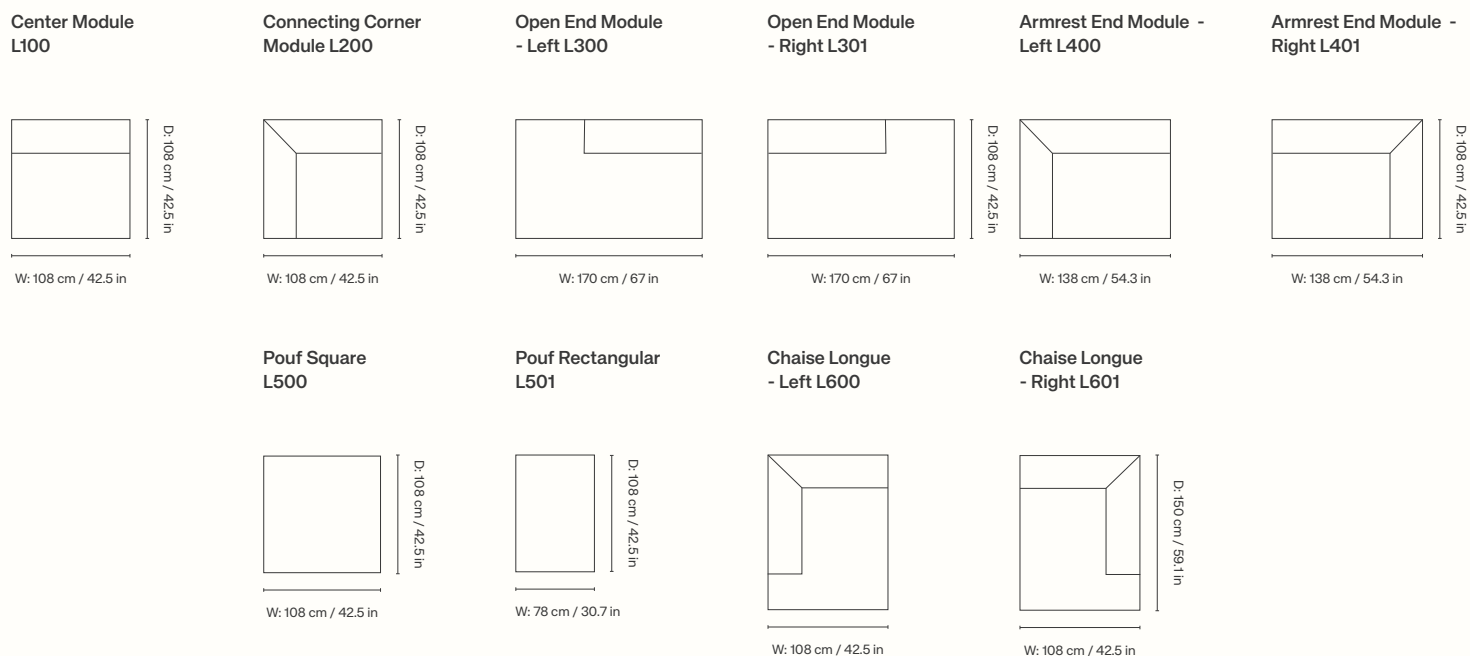

Catena module overview - large version