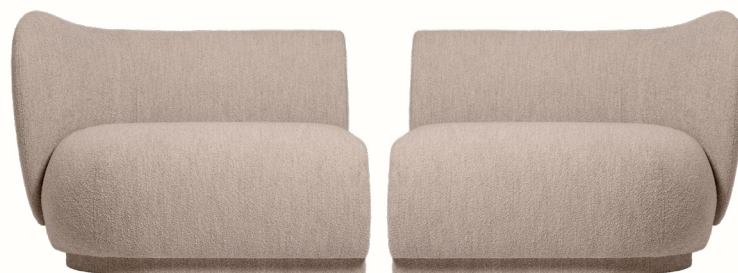

Rico Sofa - Armrest Right

Rico Sofa

- Armrest End Module

Design by Ferm Living

Product details

Provided with connection system to link modules together
Comes with adjustable feet
Manufactured in Italy

Dimensions

Height: 76.5 cm / 30.1 in
Width: 101 cm / 39.8 in
Depth: 94 cm / 37 in
Back height: 72 cm / 28.3 in
Seat height: 41 cm / 16.1 in
Seat depth: 70 cm / 27.6 in
Weight: 36 kg / 79.4 lb

Materials and construction

Backrest: Moulded foam with inner steel structure
Seat: PU foam with inner wooden structure
Feet: Low density polyethylene
FSC™ Mix certified wood

Care

Please see fermliving.com for care and maintenance instructions

Packsize

1

Attention

This product is in conformity with European product safety standards
Standards are based on use by persons weighing up to 110 kg / 242 lb

Test

EN 16139:2013

Furniture - Strength, durability, stability and safety
Requirements for non-domestic seating

Foam fire rating

CAL117-2013 - pass

BS 5852 Crib5 - on request

Rico Sofa - Armrest Left