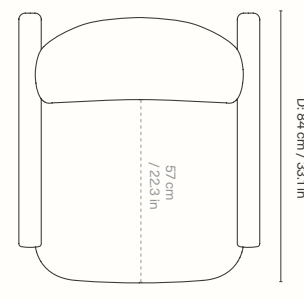

W: 75 cm / 29.5 in