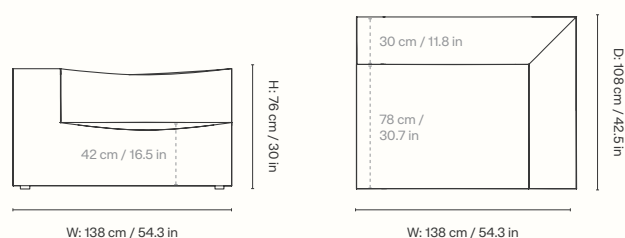

Armrest end module - large