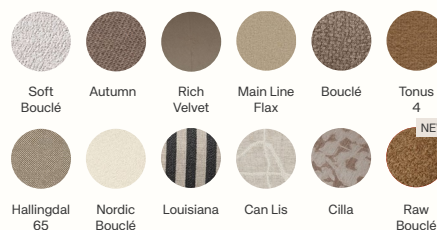

Customisation Options

Fabric qualities

To see the specifications of each fabric and available colour assortment please go to the [Fabric and Leather Overview](#)

Seat options

Rico Sofa Curve is available with the seat orientated to the right or left side.

Recommended Retail Prices

Price group I

Soft Bouclé	EUR	3,049
Autumn	DKK	22,499
	SEK	35,155
	NOK	35,155
	GBP	2,945
	USD	4,465

Price group IV

Tonus 4	EUR	4,275
	DKK	31,499
	SEK	49,215
	NOK	49,215
	GBP	4,125
	USD	6,249

Price group II

Rich Velvet	EUR	3,459
Main Line Flax	DKK	25,499
	SEK	39,839
	NOK	39,839
	GBP	3,339
	USD	5,059

Price group V

Hallingdal 65	EUR	4,679
	DKK	34,499
	SEK	53,905
	NOK	53,905
	GBP	4,519
	USD	6,845

Price group III

Bouclé	EUR	3,865
Nordic Bouclé	DKK	28,499
Louisiana	SEK	44,529
Can Lis	NOK	44,529
Cilla	GBP	3,729
Raw Bouclé	USD	5,655