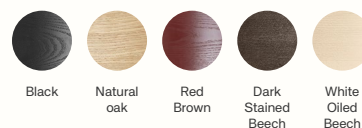

Customisation Options

Frame and backrest options

Black
Natural oak
Red Brown
Dark Stained Beech
White Oiled Beech

Leather qualities (seat only or fully upholstered)

Leather Envy
Leather Ultra
Bio-based Alternative Leather VEGEA™