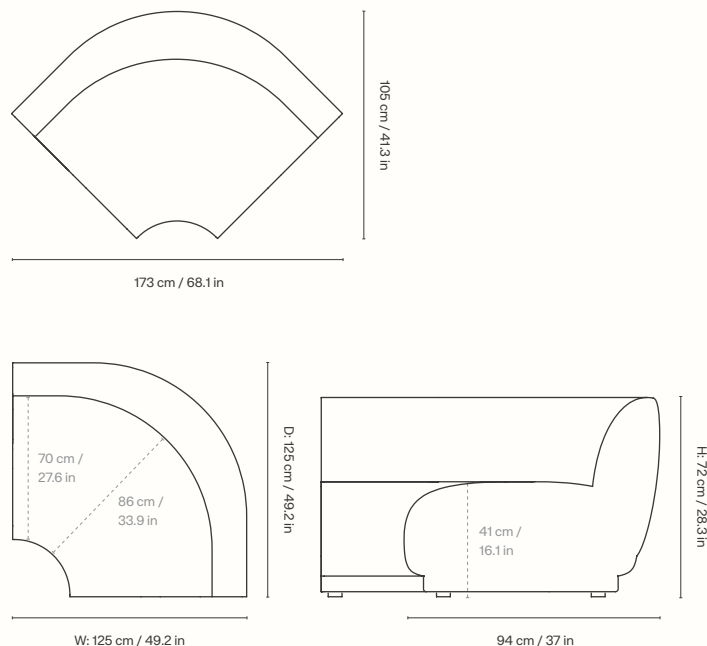

Price group V

Hallingdal 65	EUR	3,999
	DKK	29,499
	SEK	46,089
	NOK	46,089
	GBP	3,865
	USD	5,765