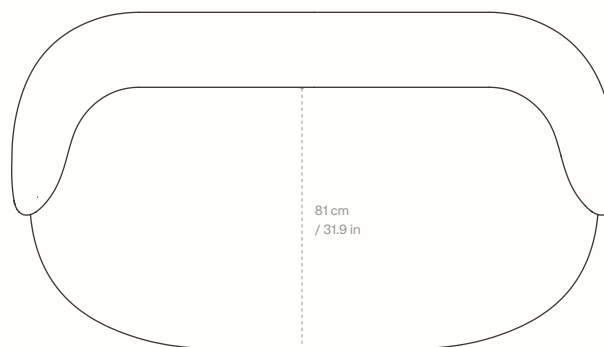

Rico Lounger Sofa

Design by Ferm Living

Product details

Manufactured in Italy

Dimensions

Height: 75 cm / 29.5 in
Width: 210 cm / 82.7 in
Depth: 105 cm / 41.3 in
Seat height: 36 cm / 14.2 in
Seat depth: 81 cm / 31.9 in
Weight: 67 kg / 147.4 lb

Materials and construction

Backrest: Moulded foam with inner iron structure

Seat: PU foam with inner wooden structure

Frame: Low density polyethylene

FSC™ Mix certified wood

Care

Please see fermiving.com for care and maintenance instructions

Packsize

1

Attention

This product is in conformity with European product safety standards

Standards are based on use by persons weighing up to 110 kg / 242 lb

Test

EN 16139:2013

Furniture - Strength, durability, stability and safety

Requirements for non-domestic seating

Foam fire rating

CAL117-2013-pass

BS 5852 Crib5 - on request

Customisation Options

Fabric qualities

To see the specifications of each fabric and available colour assortment please go to the [Fabric and Leather Overview](#)

Recommended Retail Prices

Price group I

Soft Bouclé	EUR	3,595
Autumn	DKK	26,499
	SEK	41,405
	NOK	41,405
	GBP	3,469
	USD	5,259

Price group IV

Tonus 4	EUR	4,815
	DKK	35,499
	SEK	55,465
	NOK	55,465
	GBP	4,649
	USD	7,045

Price group II

Rich Velvet	EUR	3,865
Main Line Flax	DKK	28,499
	SEK	44,529
	NOK	44,529
	GBP	3,729
	USD	5,655

Price group V

Hallingdal 65	EUR	5,225
	DKK	38,499
	SEK	60,155
	NOK	60,155
	GBP	5,039
	USD	7,639

Price group III

Bouclé	EUR	4,275
Nordic Bouclé	DKK	31,499
Louisiana	SEK	49,215
Can Lis	NOK	49,215
Cilla	GBP	4,125
Raw Bouclé	USD	6,249