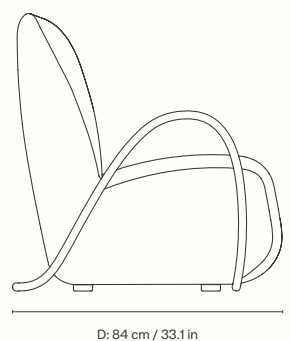

Buur Lounge Chair

Design by Ferm Living in collaboration with Says Who

Product details

Manufactured in Italy
Registered design

Dimensions

Height: 87 cm / 34.3 in
Width: 75 cm / 29.5 in
Depth: 84 cm / 33.1 in
Seat height: 42 cm / 16.5 in
Seat depth: 57 cm / 22.3 in
Weight: 20 kg / 44 lb

Materials and construction

Backrest/seat: Wooden inner structure with high resilience PU foam and polyester wadding
Armrests: Dark Stained oak veneer
FSC™ Mix certified wood

Care

Please see fermiving.com for care and maintenance instructions

Packsize

1

Attention

This product is in conformity with European product safety standards
Standards are based on use by persons weighing up to 110 kg / 242 lb

Test

EN 16139:2013

Furniture - Strength, durability, stability and safety
Requirements for non-domestic seating

Foam fire rating

CAL117-2013 - pass

BS 5852 Crib5 - on request

Customisation Options

Fabric qualities

Leather quality

To see the specifications of each fabric and available colour assortment please go to the [Fabric and Leather Overview](#)

Recommended Retail Prices

Price group I

Soft Bouclé	EUR	2,169
	DKK	15,999
	SEK	24,999
	NOK	24,999
	GBP	2,095
	USD	3,125

Price group IV

Tonus 4	EUR	2,849
	DKK	20,999
	SEK	32,809
	NOK	32,809
	GBP	2,749
	USD	4,105

Price group II

Rich Velvet	EUR	2,439
	DKK	17,999
	SEK	28,125
	NOK	28,125
	GBP	2,355
	USD	3,515

Price group VI

Sheepskin	EUR	4,749
	DKK	34,999
	SEK	54,685
	NOK	54,685
	GBP	4,585
	USD	6,945

Price group III

Bouclé	EUR	2,715
Nordic Bouclé	DKK	19,999
Louisiana	SEK	31,249
Devoré Velvet	NOK	31,249
Raw Bouclé	GBP	2,619
	USD	3,905