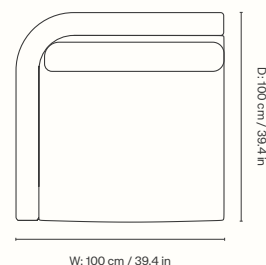

Dase Armrest End Module - Left