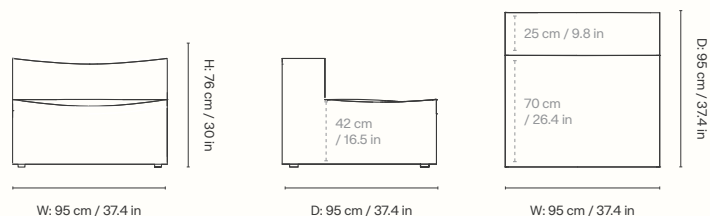

Center module - S100