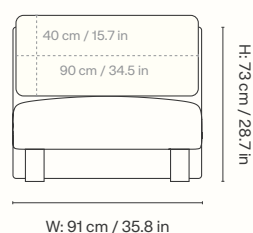

Price group V

Hallingdal 65	EUR	2,105
	DKK	15,499
	SEK	24,215
	NOK	24,215
	GBP	2,029
	USD	2,859