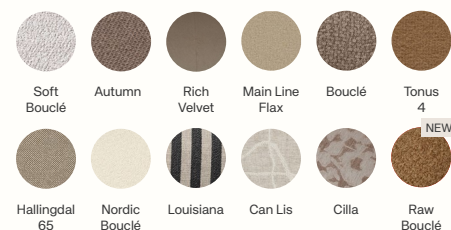

Foam fire rating

CAL117-2013-pass
BS 5852 Crib5 - on request

Rico Lounger Ottoman

Customisation Options

Fabric qualities

To see the specifications of each fabric and available colour assortment please go to the [Fabric and Leather Overview](#)