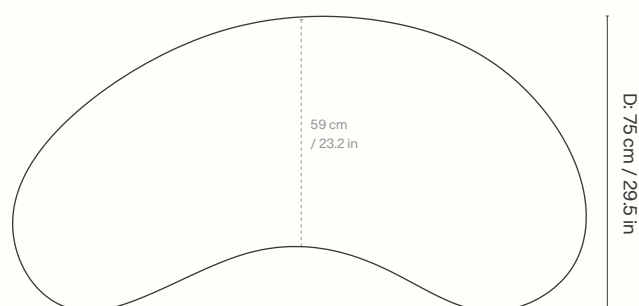

Price group V

Hallingdal 65	EUR	2,169
	DKK	15,999
	SEK	24,999
	NOK	24,999
	GBP	2,095
	USD	2,955