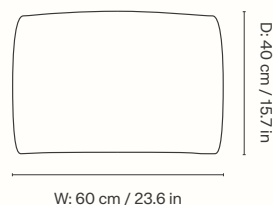

Price group III

Bouclé	EUR	149
Nordic Bouclé	DKK	1,099
	SEK	1,715
	NOK	1,715
	GBP	135
	USD	195