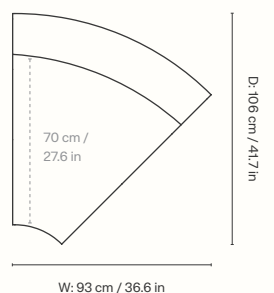

Rico Sofa

- Corner 45 Degrees

Design by Ferm Living

Product details

Provided with connection system to link modules together
Comes with adjustable feet
Manufactured in Italy

Dimensions

Height: 72 cm / 28.3 in
Width: 93 cm / 35.6 in
Depth: 106 cm / 41.7 in
Seat height: 41 cm / 16.1 in
Seat depth: 70 cm / 27.6 in
Weight: 25 kg / 55.1 lb

Materials and construction

Backrest/seat: PU foam with inner wooden structure
Feet: Low density polyethylene
FSC™ Mix certified wood

Care

Please see fermiving.com for care and maintenance instructions

Packsize

1

Attention

This product is in conformity with European product safety standards
Standards are based on use by persons weighing up to 110 kg / 242 lb

Test

EN 16139:2013

Furniture - Strength, durability, stability and safety
Requirements for non-domestic seating

Foam fire rating

CAL117-2013 - pass

BS 5852 Crib5 - on request

Customisation Options

Fabric qualities

To see the specifications of each fabric and available colour assortment please go to the [Fabric and Leather Overview](#)

Recommended Retail Prices

Price group I

Soft Bouclé	EUR	1,829
Autumn	DKK	13,499
	SEK	21,089
	NOK	21,089
	GBP	1,769
	USD	2,635

Price group IV

Tonus 4	EUR	2,375
	DKK	17,499
	SEK	27,339
	NOK	27,339
	GBP	2,289
	USD	3,419

Price group II

Rich Velvet	EUR	1,969
Main Line Flax	DKK	14,499
	SEK	22,655
	NOK	22,655
	GBP	1,899
	USD	2,835

Price group V

Hallingdal 65	EUR	2,575
	DKK	18,999
	SEK	29,685
	NOK	29,685
	GBP	2,489
	USD	3,709

Price group III

Bouclé	EUR	2,169
Nordic Bouclé	DKK	15,999
Louisiana	SEK	24,999
Can Lis	NOK	24,999
Cilla	GBP	2,095
Devoré Velvet	USD	3,125
Raw Bouclé