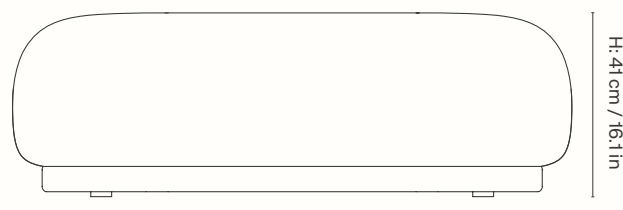

Price group V

Hallingdal 65	EUR	1,695
	DKK	12,499
	SEK	19,529
	NOK	19,529
	GBP	1,635
	USD	2,439

W: 124 cm / 48.8 in