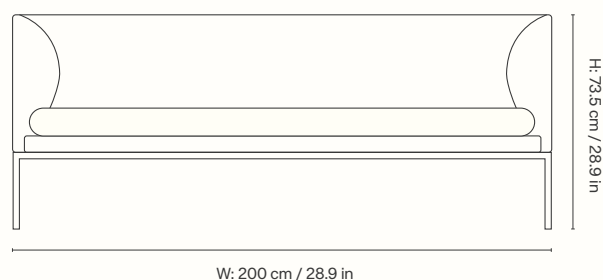

Price group IV

Tonus 4	EUR	3,525
	DKK	25,999
	SEK	40,625
	NOK	40,625
	GBP	3,405
	USD	4,799