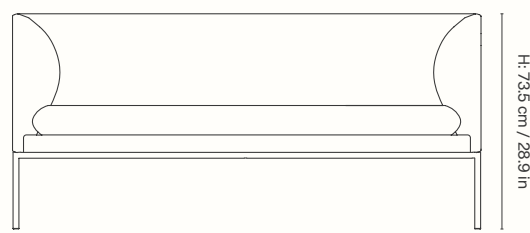

D: 75.5 cm / 29.7 in