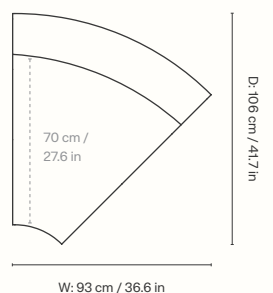

Price group V

Hallingdal 65	EUR	2,575
	DKK	18,999
	SEK	29,685
	NOK	29,685
	GBP	2,489
	USD	3,709