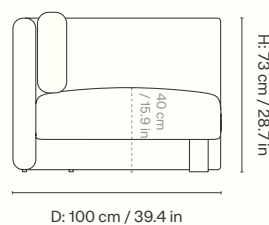

Price group V

Hallingdal 65	EUR	2,575
	DKK	18,999
	SEK	29,685
	NOK	29,685
	GBP	2,489
	USD	3,509