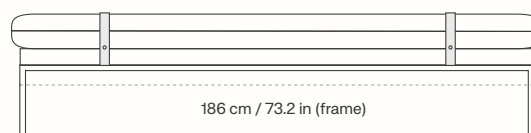

186 cm / 73.2 in (frame)

W: 190 cm / 74.8 in (cushion)

H: 42 cm / 16.5 in