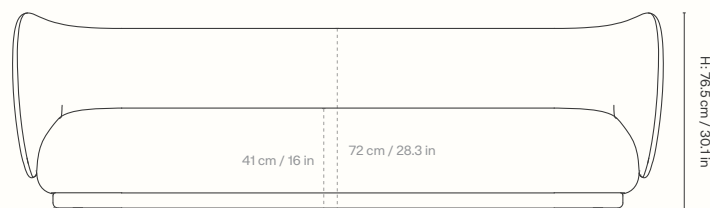

Price group V

Hallingdal 65	EUR	5,225
	DKK	38,499
	SEK	60,155
	NOK	60,155
	GBP	5,039
	USD	7,639

W: 260 cm / 102.4 in