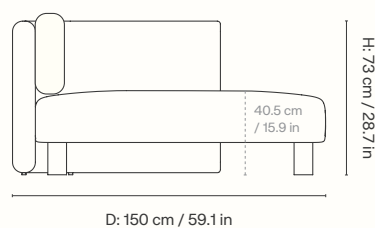

Price group V

Hallingdal 65	EUR	2,985
	DKK	21,999
	SEK	34,375
	NOK	34,375
	GBP	2,879
	USD	4,059