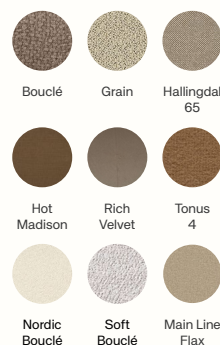

Customisation Options

Fabric qualities