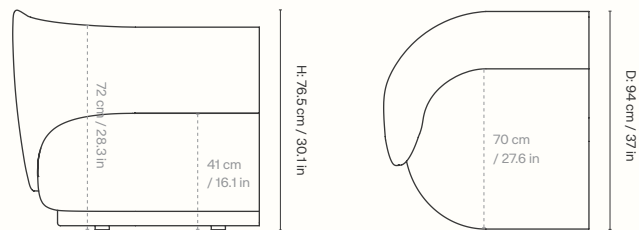

Price group V

Hallingdal 65	EUR	2,915
	DKK	21,499
	SEK	33,589
	NOK	33,589
	GBP	2,815
	USD	4,199