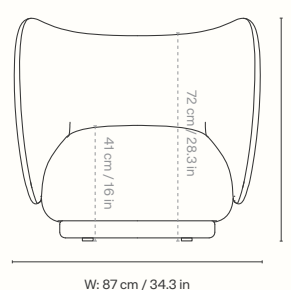

Rico Lounge Chair

Design by Ferm Living

Product details

Manufactured in Italy and Lithuania

Dimensions

Height: 76.5 cm / 30.1 in
Width: 87 cm / 34.3 in
Depth: 76 cm / 29.9 in
Back height: 72 cm / 28.3 in
Seat height: 41 cm / 16 in
Seat depth: 55 cm / 21.7 in
Weight: 33 kg / 72.7 lb

Materials and construction

Backrest: Moulded foam with inner iron structure
Seat: PU foam with inner wooden structure
Feet: Low density polyethylene
FSC™ Mix certified wood

Care

Please see fermiving.com for care and maintenance instructions

Packsize

1

Attention

This product is in conformity with European product safety standards
Standards are based on use by persons weighing up to 110 kg / 242 lb

Test

EN 16139:2013

Furniture - Strength, durability, stability and safety
Requirements for non-domestic seating

Foam fire rating

CAL117-2013 - pass

BS 5852 Crib5 - on request

Customisation Options

Fabric qualities

Leather quality

To see the specifications of each fabric and available colour assortment please go to the [Fabric and Leather Overview](#)

Swivel foot base

Rico Lounge Chair is available with a swivel foot base.

Recommended Retail Prices