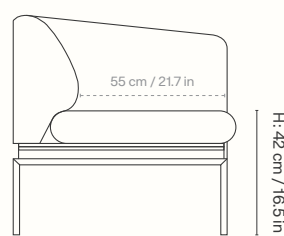

Price group V

Hallingdal 65	EUR	3,255
	DKK	23,999
	SEK	37,499
	NOK	37,499
	GBP	3,145
	USD	4,429