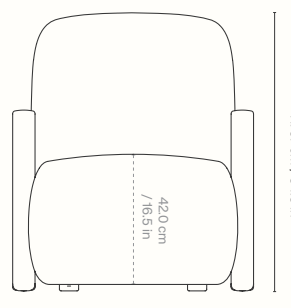

Buur Lounge Chair

Design by Ferm Living in collaboration with Says Who

Product details

Manufactured in Italy
Registered design

Dimensions

Height: 87 cm / 34.3 in
Width: 75 cm / 29.5 in
Depth: 84 cm / 33.1 in
Seat height: 42 cm / 16.5 in
Seat depth: 57 cm / 22.3 in
Weight: 20 kg / 44 lb

Materials and construction

Backrest/seat: Wooden inner structure with high resilience PU foam and polyester wadding
Armrests: Dark Stained oak veneer
FSC™ Mix certified wood

Care

Please see fermiving.com for care and maintenance instructions

Packsize

1

Attention

This product is in conformity with European product safety standards
Standards are based on use by persons weighing up to 110 kg / 242 lb

Test

EN 16139:2013

Furniture - Strength, durability, stability and safety
Requirements for non-domestic seating

Foam fire rating

CAL117-2013 - pass

BS 5852 Crib5 - on request

Customisation Options

Fabric qualities

Leather quality

To see the specifications of each fabric and available colour assortment please go to the [Fabric and Leather Overview](#)

Recommended Retail Prices

Price group I

Soft Bouclé	EUR	2,169
	DKK	15,999
	SEK	24,999
	NOK	24,999
	GBP	2,095
	USD	3,125

Price group IV

Tonus 4	EUR	2,849
	DKK	20,999
	SEK	32,809
	NOK	32,809
	GBP	2,749
	USD	4,105

Price group II

Rich Velvet	EUR	2,439
	DKK	17,999
	SEK	28,125
	NOK	28,125
	GBP	2,355
	USD	3,515

Price group VI

Sheepskin	EUR	4,749
	DKK	34,999
	SEK	54,685
	NOK	54,685
	GBP	4,585
	USD	6,945

Price group III

Bouclé	EUR	2,715
Nordic Bouclé	DKK	19,999
Louisiana	SEK	31,249
Devoré Velvet	NOK	31,249
Raw Bouclé	GBP	2,619
	USD	3,905