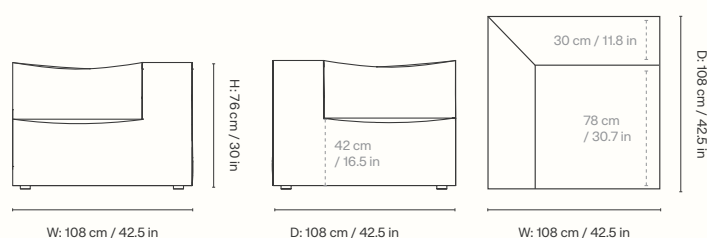

Connecting corner module - L200