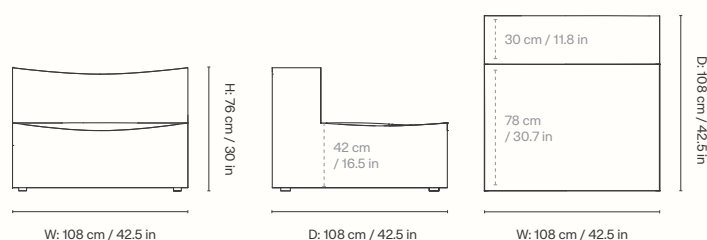

Center module - L100