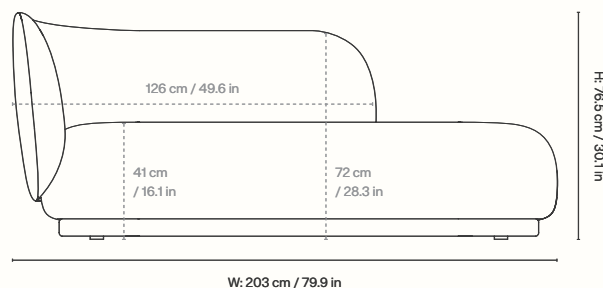

Price group V

Hallingdal 65	EUR	3,935
	DKK	28,999
	SEK	45,309
	NOK	45,309
	GBP	3,795
	USD	5,755