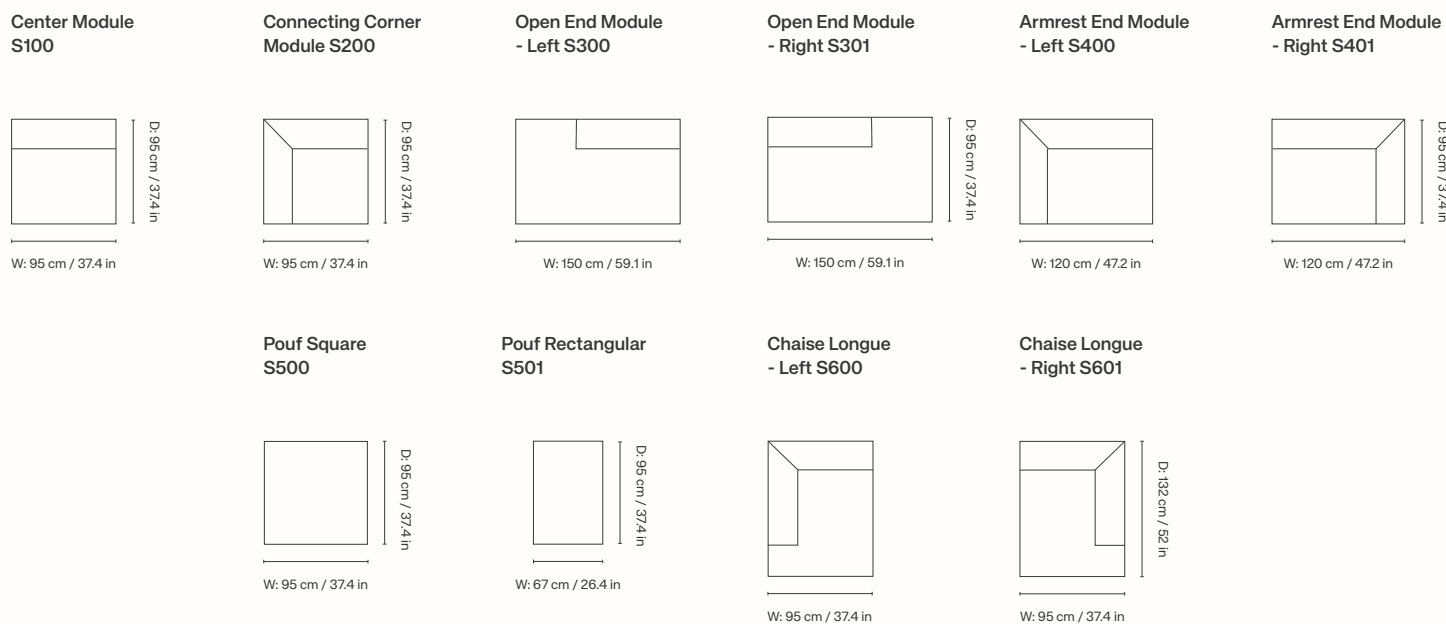

Catena Modular Sofa

The embracing, beanbag-inspired shape of our low-slung Catena sofa is generously dimensioned for all-out relaxation and cosiness: we call it low living. Distinguished by soft curves and top-stitched seams, the homely, module-based designs are made with innovative microcellular foam that ensures maximum comfort as well as durability. The series comprises twenty individual modules that can be combined in multiple ways to create the desired expression.

Designed with the needs of the modern consumer in mind, the sofa now features a convenient, removeable cover, which can be easily removed for cleaning. Discrete Velcro fastenings underneath the sofa hold the cover neatly in place. Additionally, the inner structure of the Catena sofa is constructed with FSC™ certified wood.

Catena module overview - small version