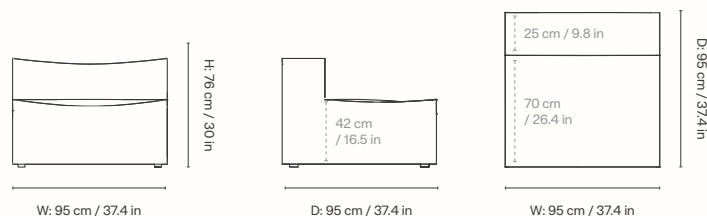

Center module - S100