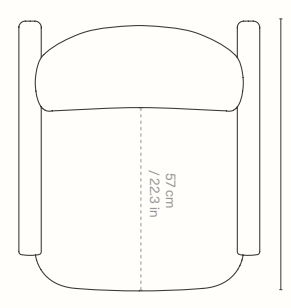

Buur Lounge Chair

Design by Ferm Living in collaboration with Says Who

Product details

Manufactured in Italy
Registered design

Dimensions

Height: 87 cm / 34.3 in
Width: 75 cm / 29.5 in
Depth: 84 cm / 33.1 in
Seat height: 42 cm / 16.5 in
Seat depth: 57 cm / 22.3 in
Weight: 20 kg / 44 lb

Materials and construction

Backrest/seat: Wooden inner structure with high resilience PU foam and polyester wadding
Armrests: Dark Stained oak veneer
FSC™ Mix certified wood

Care

Please see fermiving.com for care and maintenance instructions

Packsize

1

Attention

This product is in conformity with European product safety standards
Standards are based on use by persons weighing up to 110 kg / 242 lb

Test

EN 16139:2013

Furniture - Strength, durability, stability and safety
Requirements for non-domestic seating

Foam fire rating

CAL117-2013 - pass

BS 5852 Crib5 - on request

Customisation Options

Fabric qualities

Leather quality

To see the specifications of each fabric and available colour assortment please go to the [Fabric and Leather Overview](#)

Recommended Retail Prices

Price group I

Soft Bouclé	EUR	2,169
	DKK	15,999
	SEK	24,999
	NOK	24,999
	GBP	2,095
	USD	3,125

Price group IV

Tonus 4	EUR	2,849
	DKK	20,999
	SEK	32,809
	NOK	32,809
	GBP	2,749
	USD	4,105

Price group II

Rich Velvet	EUR	2,439
	DKK	17,999
	SEK	28,125
	NOK	28,125
	GBP	2,355
	USD	3,515

Price group VI

Sheepskin	EUR	4,749
	DKK	34,999
	SEK	54,685
	NOK	54,685
	GBP	4,585
	USD	6,945

Price group III

Bouclé	EUR	2,715
Nordic Bouclé	DKK	19,999
Louisiana	SEK	31,249
Devoré Velvet	NOK	31,249
Raw Bouclé	GBP	2,619
	USD	3,905