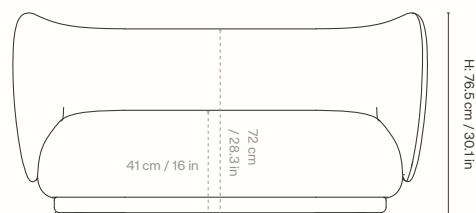

Price group V

Hallingdal 65	EUR	4,139
	DKK	30,499
	SEK	47,655
	NOK	47,655
	GBP	3,995
	USD	6,049

W: 148 cm / 58.3 in