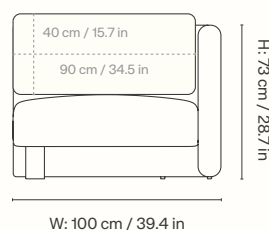

Price group V

Hallingdal 65	EUR	2,575
	DKK	18,999
	SEK	29,685
	NOK	29,685
	GBP	2,489
	USD	3,509