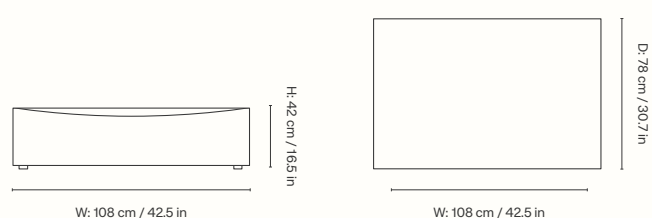

Pouf - rectangular - large