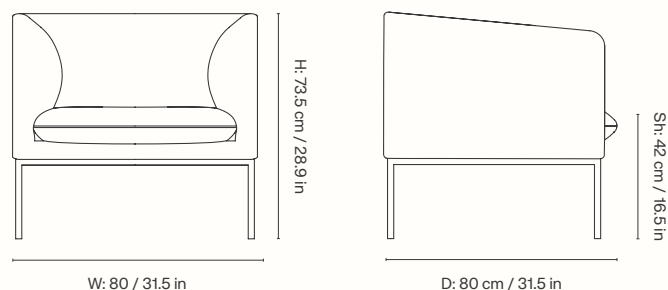

Price group V

Hallingdal 65	EUR	2,499
	DKK	18,499
	SEK	28,905
	NOK	28,905
	GBP	2,419
USD	3,415