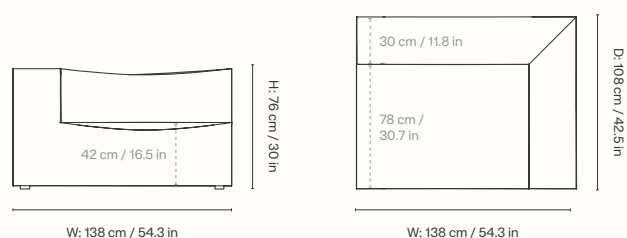

Armrest end module - large