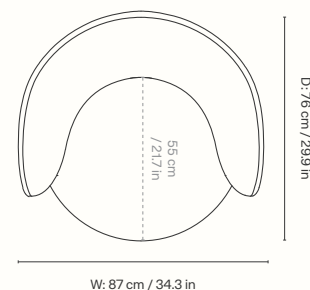

Rico Lounge Chair

Design by Ferm Living

Product details

Manufactured in Italy and Lithuania

Dimensions

Height: 76.5 cm / 30.1 in
Width: 87 cm / 34.3 in
Depth: 76 cm / 29.9 in
Back height: 72 cm / 28.3 in
Seat height: 41 cm / 16 in
Seat depth: 55 cm / 21.7 in
Weight: 33 kg / 72.7 lb

Materials and construction

Backrest: Moulded foam with inner iron structure
Seat: PU foam with inner wooden structure
Feet: Low density polyethylene
FSC™ Mix certified wood

Care

Please see fermiving.com for care and maintenance instructions

Packsize

1

Attention

This product is in conformity with European product safety standards
Standards are based on use by persons weighing up to 110 kg / 242 lb

Test

EN 16139:2013

Furniture - Strength, durability, stability and safety
Requirements for non-domestic seating

Foam fire rating

CAL117-2013 - pass

BS 5852 Crib5 - on request

Customisation Options

Fabric qualities

Leather quality

To see the specifications of each fabric and available colour assortment please go to the [Fabric and Leather Overview](#)

Swivel foot base

Rico Lounge Chair is available with a swivel foot base.

Recommended Retail Prices