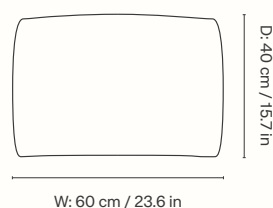

Price group III

Bouclé	EUR	149
Nordic Bouclé	DKK	1,099
	SEK	1,715
	NOK	1,715
	GBP	135
	USD	195