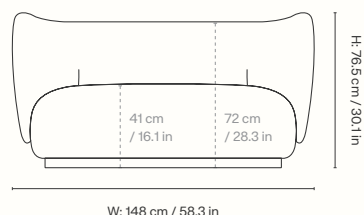

Price group V

Hallingdal 65	EUR	4,679
	DKK	34,499
	SEK	53,905
	NOK	53,905
	GBP	4,519
	USD	6,845