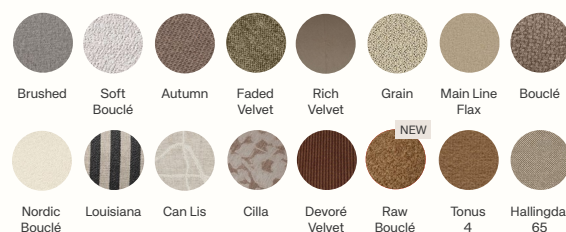

### Leather quality

Sheepskin

To see the specifications of each fabric and available colour assortment please go to the [Fabric and Leather Overview](#)