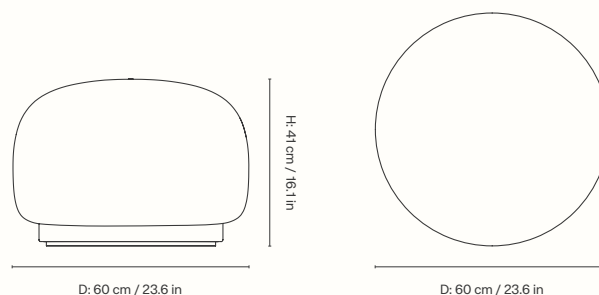

Price group VI

Sheepskin	EUR	1,695
	DKK	12,499
	SEK	19,529
	NOK	19,529
	GBP	1,635
	USD	2,479