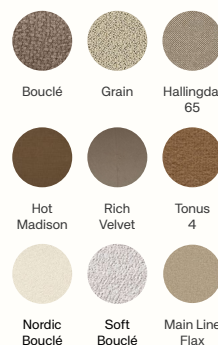

Customisation Options

Fabric qualities