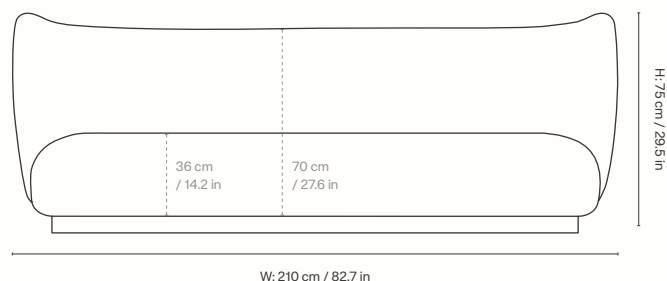

Rico Lounger Sofa

Design by Ferm Living

Product details

Manufactured in Italy

Dimensions

Height: 75 cm / 29.5 in
Width: 210 cm / 82.7 in
Depth: 105 cm / 41.3 in
Seat height: 36 cm / 14.2 in
Seat depth: 81 cm / 31.9 in
Weight: 67 kg / 147.4 lb

Materials and construction

Backrest: Moulded foam with inner iron structure

Seat: PU foam with inner wooden structure

Frame: Low density polyethylene

FSC™ Mix certified wood

Care

Please see fermiving.com for care and maintenance instructions

Packsize

1

Attention

This product is in conformity with European product safety standards

Standards are based on use by persons weighing up to 110 kg / 242 lb

Test

EN 16139:2013

Furniture - Strength, durability, stability and safety

Requirements for non-domestic seating

Foam fire rating

CAL117-2013-pass

BS 5852 Crib5 - on request

Customisation Options

Fabric qualities

To see the specifications of each fabric and available colour assortment please go to the [Fabric and Leather Overview](#)

Recommended Retail Prices

Price group I

Brushed	EUR	3,595
Soft Bouclé	DKK	26,499
Autumn	SEK	41,405
	NOK	41,405
	GBP	3,469
	USD	5,259

Price group IV

Tonus 4	EUR	4,815
	DKK	35,499
	SEK	55,465
	NOK	55,465
	GBP	4,649
	USD	7,045

Price group II

Faded Velvet	EUR	3,865
Rich Velvet	DKK	28,499
Grain	SEK	44,529
Main Line Flax	NOK	44,529
	GBP	3,729
	USD	5,655

Price group V

Hallingdal 65	EUR	5,225
	DKK	38,499
	SEK	60,155
	NOK	60,155
	GBP	5,039
	USD	7,639

Price group III

Bouclé	EUR	4,275
Nordic Bouclé	DKK	31,499
Louisiana	SEK	49,215
Can Lis	NOK	49,215
Cilla	GBP	4,125
Raw Bouclé	USD	6,249