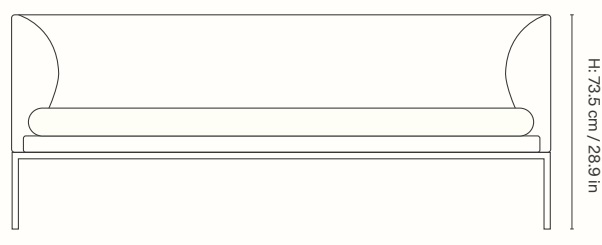

Price group V

Hallingdal 65	EUR	3,799
	DKK	27,999
	SEK	43,749
	NOK	43,749
	GBP	3,665
USD	5,169	

W: 200 cm / 78.7 in

H: 73.5 cm / 28.9 in