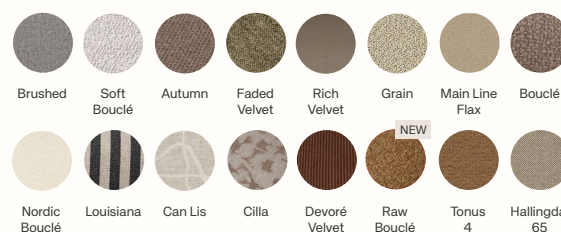

Rico Chair

- Fixed and Swivel Base

Design by Ferm Living

Product details

Manufactured in Lithuania

Dimensions - Fixed Base

Height: 80 cm / 34.5 in
Width: 53 cm / 20.9 in
Depth: 50 cm / 19.7 in
Seat height: 48 cm / 18.9 in
Seat depth: 40 cm / 15.7 in
Weight: 6.3 kg / 13.9 lb

Dimensions - Swivel Base

Height: 80 cm / 31.5 in
Width: 67 cm / 26.4 in
Depth: 67 cm / 26.4 in
Seat height: 48 cm / 18.9 in
Seat depth: 40 cm / 15.7 in
Weight: 8.5 kg / 18.7 lb

Materials and construction

Backrest: Moulded foam with inner steel structure.
Seat: Moulded foam with inner wooden structure.
Frame: Power coated steel or polished aluminium.
Glides: Plastic glides
FSC™ Mix certified wood

Care

Please see fermliving.com for care and maintenance instructions

Packsize

1

Attention

This product is in conformity with European product safety standards
Standards are based on use by persons weighing up to 110 kg / 242 lb

Test

EN 16139:2013

Furniture - Strength, durability, stability and safety

Requirements for non-domestic seating

Foam fire rating

CAL117-2013 - pass

BS 5852 Crib5 - on request

Customisation Options

Fabric qualities

To see the specifications of each fabric and available colour assortment please go to the [Fabric and Leather Overview](#)

Recommended Retail Prices

Price group I	Fixed / Swivel	Price group IV	Fixed / Swivel
Brushed	EUR 545 / 555	Tonus 4	EUR 705 / 719
Soft Bouclé	DKK 3,999 / 4,099		DKK 5,199 / 5,299
Autumn	SEK 6,249 / 6,405		SEK 8,125 / 8,279
	NOK 6,249 / 6,405		NOK 8,125 / 8,279
	GBP 525 / 535		GBP 679 / 695
	USD 739 / 755		USD 959 / 979
Price group II	Fixed / Swivel	Price group V	Fixed / Swivel
Faded Velvet	EUR 599 / 609	Hallingdal 65	EUR 759 / 769
Rich Velvet	DKK 4,399 / 4,499		DKK 5,599 / 5,699
Grain	SEK 6,875 / 7,029		SEK 8,749 / 8,905
Main Line Flax	NOK 6,875 / 7,029		NOK 8,749 / 8,905
	GBP 575 / 589		GBP 735 / 745
	USD 809 / 829		USD 1,095 / 1,115
Price group III	Fixed / Swivel		
Bouclé	EUR 649 / 679		
Nordic Bouclé	DKK 4,799 / 4,999		
Louisiana	SEK 7,499 / 7,809		
Can Lis	NOK 7,499 / 7,809		
Cilla	GBP 629 / 655		
Devoré Velvet	USD 885 / 925		
Raw Bouclé