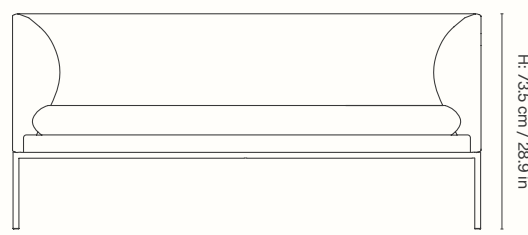

D: 75.5 cm / 29.7 in