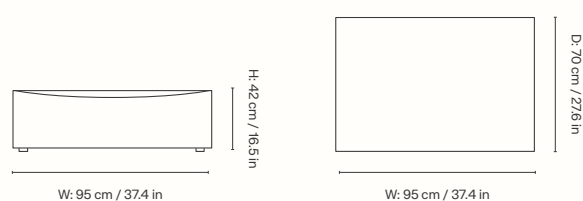

Pouf - rectangular - small