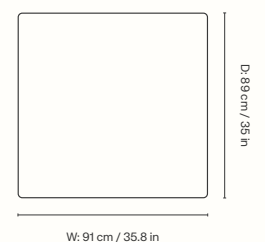

Dase Ottoman