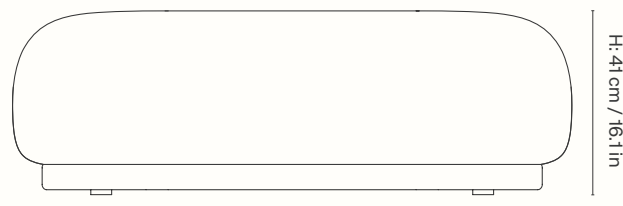

Price group V

Hallingdal 65	EUR	1,695
	DKK	12,499
	SEK	19,529
	NOK	19,529
	GBP	1,635
	USD	2,439

W: 124 cm / 48.8 in