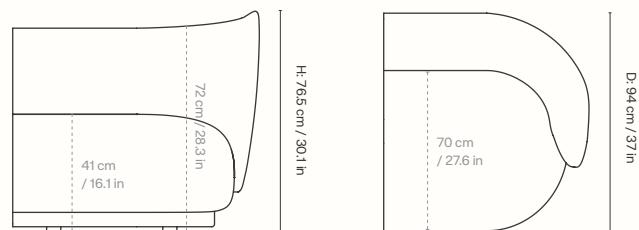

Price group V

Hallingdal 65	EUR	2,915
	DKK	21,499
	SEK	33,589
	NOK	33,589
	GBP	2,815
	USD	4,199