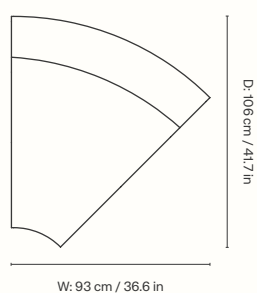

Rico Corner 45 Degrees