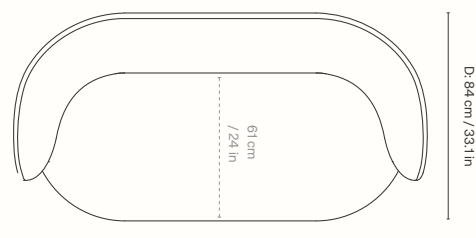

Price group V

Hallingdal 65	EUR	4,139
	DKK	30,499
	SEK	47,655
	NOK	47,655
	GBP	3,995
	USD	6,049

W: 148 cm / 58.3 in