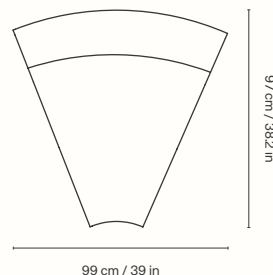

Price group V

Hallingdal 65	EUR	2,575
	DKK	18,999
	SEK	29,685
	NOK	29,685
	GBP	2,489
	USD	3,709