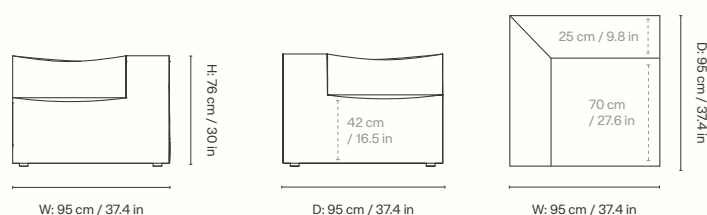

Connecting corner module - S200