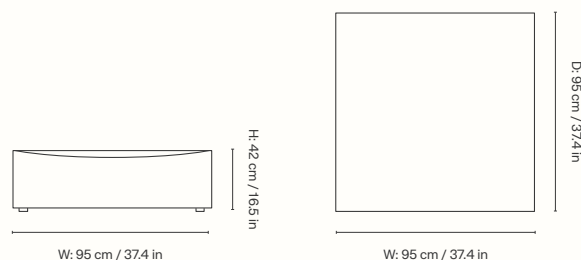

Pouf - square - small