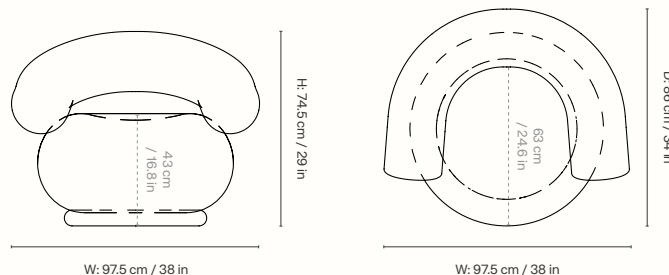

Orbo Lounge Chair

Design by Ferm Living

Product details

Manufactured in Italy
Registered design

Dimensions

Height: 74.5 cm / 29 in
Width: 97.5 cm / 38 in
Depth: 86 cm / 34 in
Backrest height: 31.5 cm / 12.3 in
Seat height: 43 cm / 16.8 in
Seat depth: 63 cm / 24.6 in
Weight: 26 kg / 57.3 lb

Materials and construction

Backrest: Moulded foam with inner steel structure
Seat: PU foam with inner wooden structure
Feet: Low density polyethylene
FSC™ Mix certified wood

Care

Please see fermiving.com for care and maintenance instructions

Packsize

1

Attention

This product is in conformity with European product safety standards
Standards are based on use by persons weighing up to 110 kg / 242 lb

Test

EN 16139:2013

Furniture - Strength, durability, stability and safety
Requirements for non-domestic seating

Foam fire rating

CAL117-2013 - pass
BS 5852 Crib5 - on request

Customisation Options

Fabric qualities

To see the specifications of each fabric and available colour assortment please go to the [Fabric and Leather Overview](#)

Swivel foot base

Orbo Lounge Chair is available with a swivel foot base.

Recommended Retail Prices