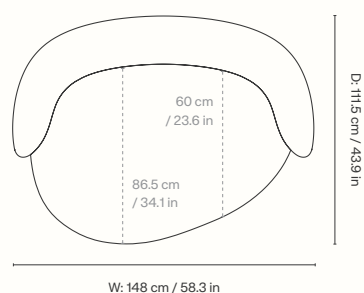

Price group V

Hallingdal 65	EUR	4,679
	DKK	34,499
	SEK	53,905
	NOK	53,905
	GBP	4,519
	USD	6,845