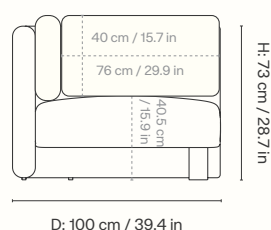

Price group V

Hallingdal 65	EUR	2,849
	DKK	20,999
	SEK	32,809
	NOK	32,809
	GBP	2,749
	USD	3,875