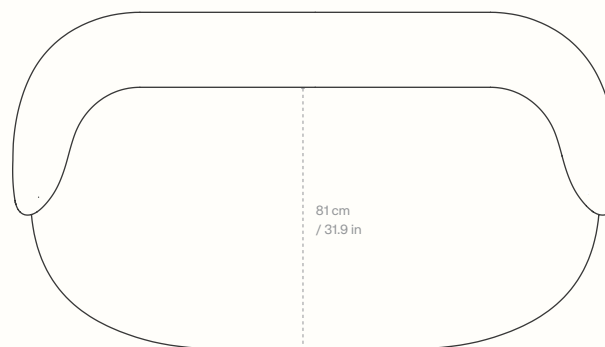

Rico Lounger Sofa

Design by Ferm Living

Product details

Manufactured in Italy

Dimensions

Height: 75 cm / 29.5 in
Width: 210 cm / 82.7 in
Depth: 105 cm / 41.3 in
Seat height: 36 cm / 14.2 in
Seat depth: 81 cm / 31.9 in
Weight: 67 kg / 147.4 lb

Materials and construction

Backrest: Moulded foam with inner iron structure

Seat: PU foam with inner wooden structure

Frame: Low density polyethylene

FSC™ Mix certified wood

Care

Please see fermiving.com for care and maintenance instructions

Packsize

1

Attention

This product is in conformity with European product safety standards

Standards are based on use by persons weighing up to 110 kg / 242 lb

Test

EN 16139:2013

Furniture - Strength, durability, stability and safety

Requirements for non-domestic seating

Foam fire rating

CAL117-2013-pass

BS 5852 Crib5 - on request

Customisation Options

Fabric qualities

To see the specifications of each fabric and available colour assortment please go to the [Fabric and Leather Overview](#)

Recommended Retail Prices

Price group I

Brushed	EUR	3,595
Soft Bouclé	DKK	26,499
Autumn	SEK	41,405
	NOK	41,405
	GBP	3,469
	USD	5,259

Price group IV

Tonus 4	EUR	4,815
	DKK	35,499
	SEK	55,465
	NOK	55,465
	GBP	4,649
	USD	7,045

Price group II

Faded Velvet	EUR	3,865
Rich Velvet	DKK	28,499
Grain	SEK	44,529
Main Line Flax	NOK	44,529
	GBP	3,729
	USD	5,655

Price group V

Hallingdal 65	EUR	5,225
	DKK	38,499
	SEK	60,155
	NOK	60,155
	GBP	5,039
	USD	7,639

Price group III

Bouclé	EUR	4,275
Nordic Bouclé	DKK	31,499
Louisiana	SEK	49,215
Can Lis	NOK	49,215
Cilla	GBP	4,125
Raw Bouclé	USD	6,249