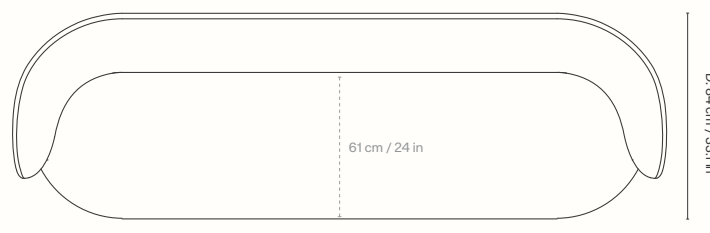

Price group V

Hallingdal 65	EUR	5,225
	DKK	38,499
	SEK	60,155
	NOK	60,155
	GBP	5,039
	USD	7,639

W: 260 cm / 102.4 in