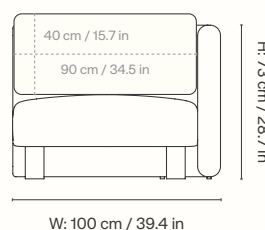

Price group V

Hallingdal 65	EUR	2,985
	DKK	21,999
	SEK	34,375
	NOK	34,375
	GBP	2,879
	USD	4,059