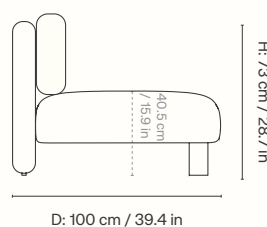

Price group V

Hallingdal 65	EUR	2,105
	DKK	15,499
	SEK	24,215
	NOK	24,215
	GBP	2,029
	USD	2,859