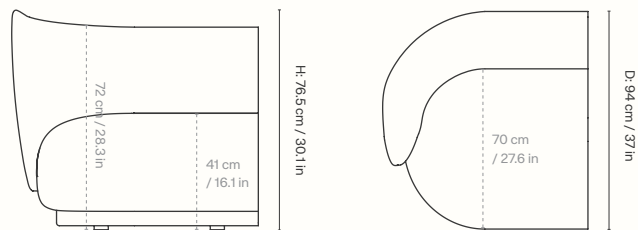

Price group V

Hallingdal 65	EUR	2,915
	DKK	21,499
	SEK	33,589
	NOK	33,589
	GBP	2,815
	USD	4,199