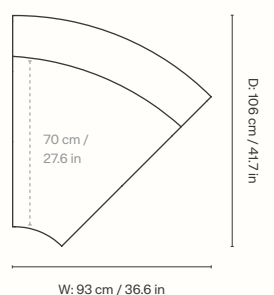

Price group V

Hallingdal 65	EUR	2,575
	DKK	18,999
	SEK	29,685
	NOK	29,685
	GBP	2,489
	USD	3,709