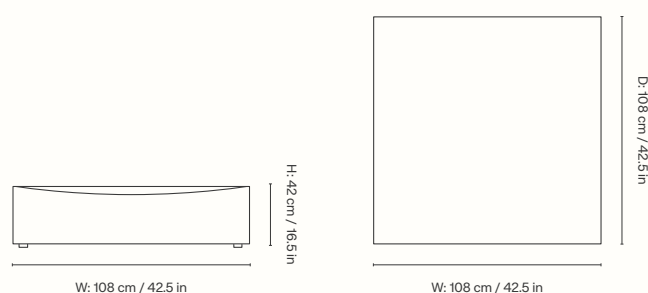

Pouf - square - large