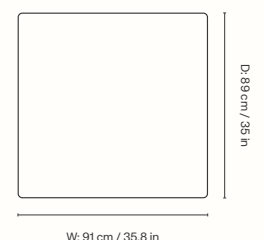

Dase Ottoman