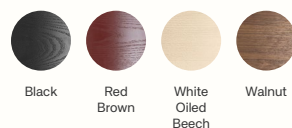

Customisation Options

Frame and backrest options

Black Red Brown White Oiled Beech Walnut

Leather qualities (seat only upholstered)