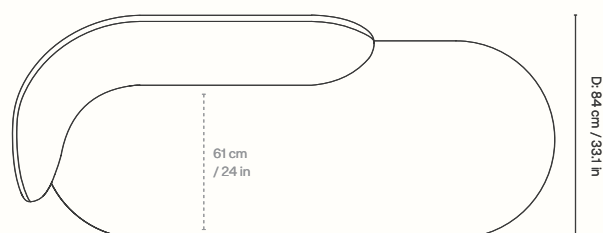

D: 84 cm / 33.1 in