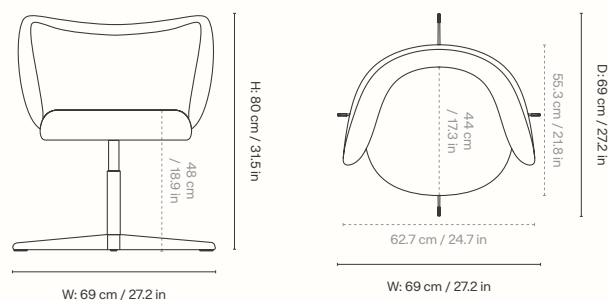

Rico Dining Chair – Swivel base