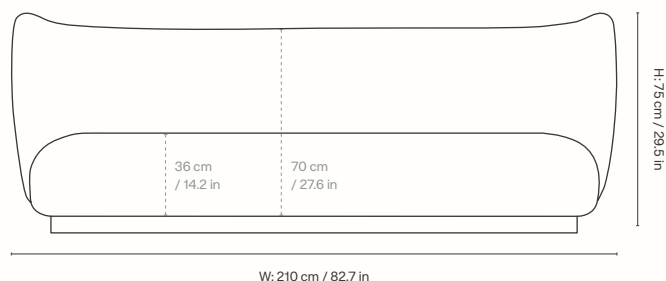

Rico Lounger Sofa

Design by Ferm Living

Product details

Manufactured in Italy

Dimensions

Height: 75 cm / 29.5 in
Width: 210 cm / 82.7 in
Depth: 105 cm / 41.3 in
Seat height: 36 cm / 14.2 in
Seat depth: 81 cm / 31.9 in
Weight: 67 kg / 147.4 lb

Materials and construction

Backrest: Moulded foam with inner iron structure

Seat: PU foam with inner wooden structure

Frame: Low density polyethylene

FSC™ Mix certified wood

Care

Please see fermiving.com for care and maintenance instructions

Packsize

1

Attention

This product is in conformity with European product safety standards

Standards are based on use by persons weighing up to 110 kg / 242 lb

Test

EN 16139:2013

Furniture - Strength, durability, stability and safety

Requirements for non-domestic seating

Foam fire rating

CAL117-2013-pass

BS 5852 Crib5 - on request

Customisation Options

Fabric qualities

To see the specifications of each fabric and available colour assortment please go to the [Fabric and Leather Overview](#)

Recommended Retail Prices

Price group I

Brushed	EUR	3,595
Soft Bouclé	DKK	26,499
Autumn	SEK	41,405
	NOK	41,405
	GBP	3,469
	USD	5,259

Price group IV

Tonus 4	EUR	4,815
	DKK	35,499
	SEK	55,465
	NOK	55,465
	GBP	4,649
	USD	7,045

Price group II

Faded Velvet	EUR	3,865
Rich Velvet	DKK	28,499
Grain	SEK	44,529
Main Line Flax	NOK	44,529
	GBP	3,729
	USD	5,655

Price group V

Hallingdal 65	EUR	5,225
	DKK	38,499
	SEK	60,155
	NOK	60,155
	GBP	5,039
	USD	7,639

Price group III

Bouclé	EUR	4,275
Nordic Bouclé	DKK	31,499
Louisiana	SEK	49,215
Can Lis	NOK	49,215
Cilla	GBP	4,125
Raw Bouclé	USD	6,249