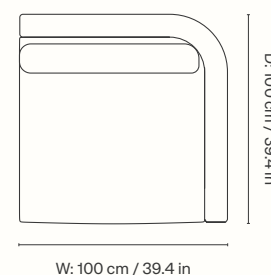

Price group V

Hallingdal 65	EUR	2,575
	DKK	18,999
	SEK	29,685
	NOK	29,685
	GBP	2,489
	USD	3,509