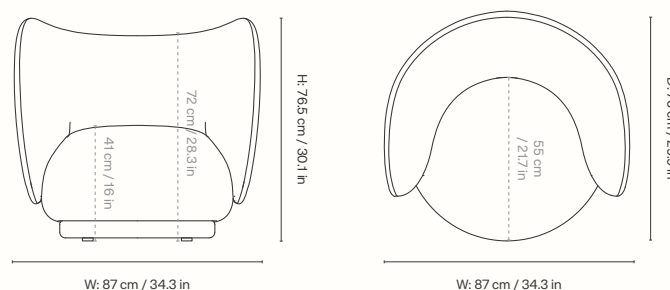

Rico Lounge Chair

Design by Ferm Living

Product details

Manufactured in Italy and Lithuania

Dimensions

Height: 76.5 cm / 30.1 in
Width: 87 cm / 34.3 in
Depth: 76 cm / 29.9 in
Back height: 72 cm / 28.3 in
Seat height: 41 cm / 16 in
Seat depth: 55 cm / 21.7 in
Weight: 33 kg / 72.7 lb

Materials and construction

Backrest: Moulded foam with inner iron structure
Seat: PU foam with inner wooden structure
Feet: Low density polyethylene
FSC™ Mix certified wood

Care

Please see fermiving.com for care and maintenance instructions

Packsize

1

Attention

This product is in conformity with European product safety standards
Standards are based on use by persons weighing up to 110 kg / 242 lb

Test

EN 16139:2013

Furniture - Strength, durability, stability and safety
Requirements for non-domestic seating

Foam fire rating

CAL117-2013 - pass
BS 5852 Crib5 - on request

Customisation Options

Fabric qualities

Leather quality

To see the specifications of each fabric and available colour assortment please go to the [Fabric and Leather Overview](#)

Swivel foot base

Rico Lounge Chair is available with a swivel foot base.

Recommended Retail Prices