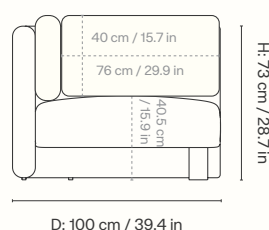

Price group V

Hallingdal 65	EUR	2,849
	DKK	20,999
	SEK	32,809
	NOK	32,809
	GBP	2,749
	USD	3,875

D: 100 cm / 39.4 in