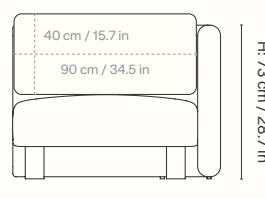

Price group V

Hallingdal 65	EUR	2,985
	DKK	21,999
	SEK	34,375
	NOK	34,375
	GBP	2,879
	USD	4,059

W: 100 cm / 39.4 in