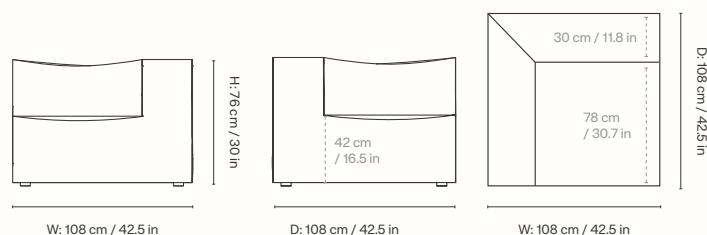

Connecting corner only module - L200