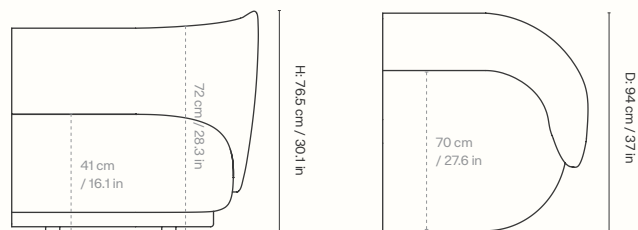

Price group V

Hallingdal 65	EUR	2,915
	DKK	21,499
	SEK	33,589
	NOK	33,589
	GBP	2,815
	USD	4,199