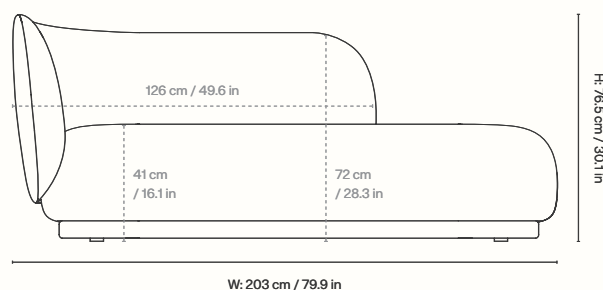

Price group V

Hallingdal 65	EUR	3,935
	DKK	28,999
	SEK	45,309
	NOK	45,309
	GBP	3,795
	USD	5,755

W: 203 cm / 79.9 in