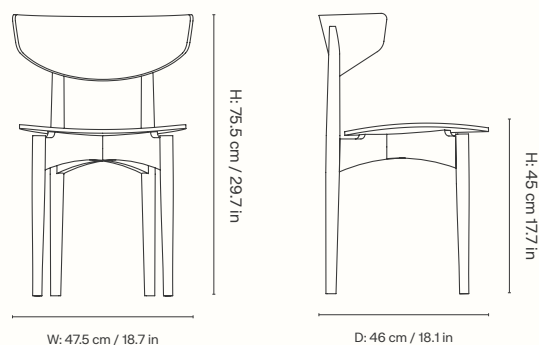

Herman Dining Chair

- Wooden Frame

Design by Herman Studio

Stock Versions

CERTIFIED

Product details

Manufactured in Latvia
Registered design

Dimensions

Total height: 75.5cm / 29.7in
Width: 47.5cm / 18.7in
Depth: 46cm / 18.1in
Seat height: 45cm / 17.7in
Weight: 4 kg / 8.8 lb (without upholstery)
4.2 kg / 9.3 lb (seat upholstered)
4.5 kg / 9.9 lb (fully upholstered)

Materials and construction

Backrest/seat: Natural oak, painted ash, dark stained or white oiled beech veneer
Upholstered seat/back: Birch veneer upholstered with PU foam and fabric or leather
Frame: Natural solid oak, painted solid ash, dark stained or white oiled solid beech
Glides: Plastic or felt glides
FSC™ Mix certified wood

Care

Please see fermiving.com for care and maintenance instructions

Packsize

2

Attention

This product is in conformity with European product safety standards
Standards are based on use by persons weighing up to 110 kg / 242 lb

Test

EN 16139:2013

Furniture - Strength, durability, stability and safety
Requirements for non-domestic seating

Foam fire rating

CAL117-2013 - pass
BS 5852 Crib5 - on request

Customisation Options

Frame and backrest options

Leather qualities (seat only or fully upholstered)

Fabric qualities (seat only or fully upholstered)

To see the specifications of each fabric and available colour assortment please go to the [Fabric and Leather Overview](#). Felt gliders must be ordered separately against price supplement. For fully upholstered version the seat and backrest must have same fabric and leather qualities

Recommended Retail Prices