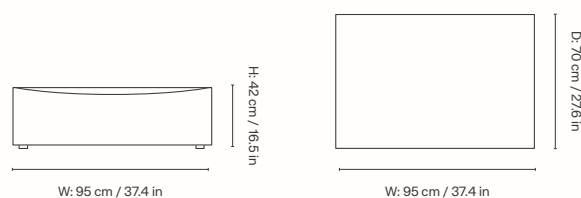

Pouf - rectangular - small