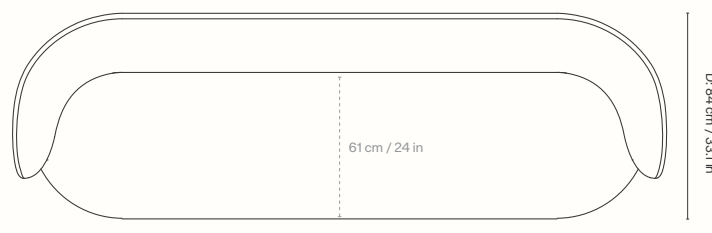

Price group V

Hallingdal 65	EUR	5,225
	DKK	38,499
	SEK	60,155
	NOK	60,155
	GBP	5,039
	USD	7,639

W: 260 cm / 102.4 in