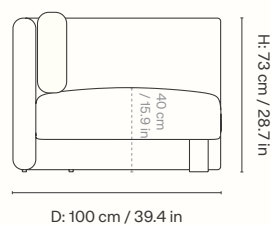

Price group V

Hallingdal 65	EUR	2,575
	DKK	18,999
	SEK	29,685
	NOK	29,685
	GBP	2,489
	USD	3,509