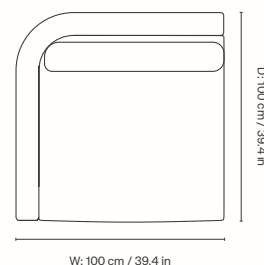

Dase Armrest End Module - Left