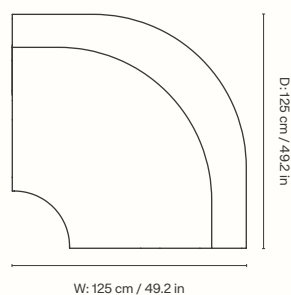

Rico Corner 90 Degrees