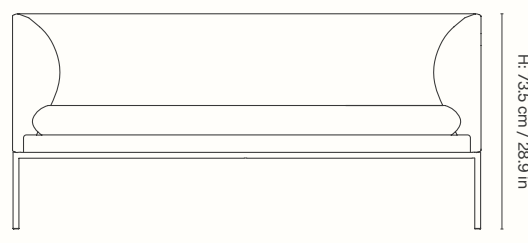

W: 160 cm / 63 in