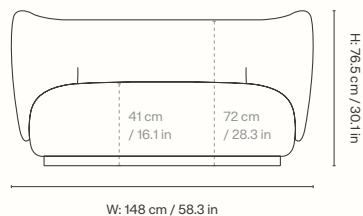

Price group V

Hallingdal 65	EUR	4,679
	DKK	34,499
	SEK	53,905
	NOK	53,905
	GBP	4,519
	USD	6,845