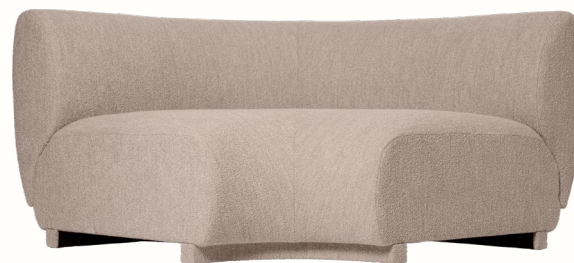

Rico Sofa

- Corner 90 Degrees

Design by Ferm Living

Product details

Provided with connection system to link modules together
Comes with adjustable feet
Manufactured in Italy

Dimensions

Height: 72 cm / 28.3 in
Width: 125 cm / 49.2 in
Depth: 125 cm / 49.2 in
Seat height: 41 cm / 16.1 in
Seat depth center: 86 cm / 33.9 in
Seat depth sides: 70 cm / 27.6 in
Weight: 46 kg / 101.4 lb

Materials and construction

Backrest/seat: PU foam with inner wooden structure.
Feet: Low density polyethylene
FSC™ Mix certified wood

Care

Please see fermiliving.com for care and maintenance instructions

Packsize

1

Attention

This product is in conformity with European product safety standards
Standards are based on use by persons weighing up to 110 kg / 242 lb

Test

EN 16139:2013

Furniture - Strength, durability, stability and safety
Requirements for non-domestic seating

Foam fire rating

CAL117-2013 - pass

BS 5852 Crib5 - on request

Rico Sofa - Corner 90 Degrees