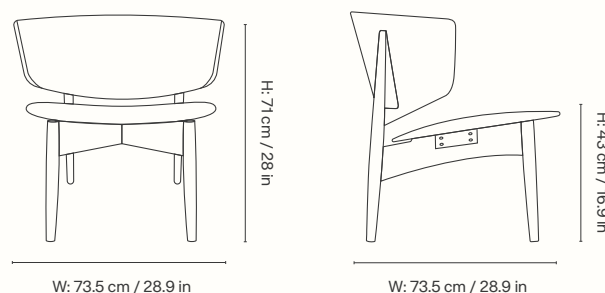

Price group III

Bouclé	EUR	1,765
VEGEA™	DKK	12,999
	SEK	20,309
	NOK	20,309
	GBP	1,699
	USD	2,579

W: 73.5 cm / 28.9 in

W: 73.5 cm / 28.9 in