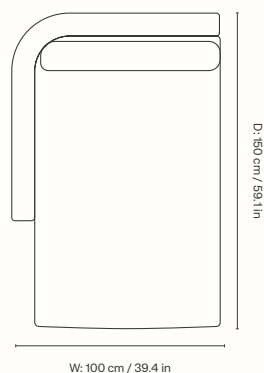

Dase Chaise Longue - Left