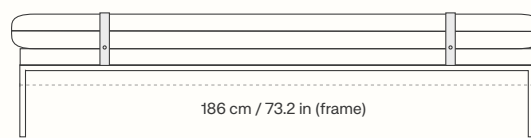

W: 190 cm / 74.8 in (cushion)

H: 42 cm / 16.5 in

186 cm / 73.2 in (frame)