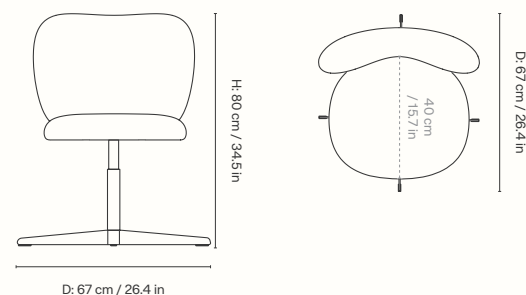

Rico Chair

- Fixed and Swivel Base

Design by Ferm Living

Product details

Manufactured in Lithuania

Dimensions - Fixed Base

Height: 80 cm / 34.5 in
Width: 53 cm / 20.9 in
Depth: 50 cm / 19.7 in
Seat height: 48 cm / 18.9 in
Seat depth: 40 cm / 15.7 in
Weight: 6.3 kg / 13.9 lb

Dimensions - Swivel Base

Height: 80 cm / 31.5 in
Width: 67 cm / 26.4 in
Depth: 67 cm / 26.4 in
Seat height: 48 cm / 18.9 in
Seat depth: 40 cm / 15.7 in
Weight: 8.5 kg / 18.7 lb

Materials and construction

Backrest: Moulded foam with inner steel structure.
Seat: Moulded foam with inner wooden structure.
Frame: Power coated steel or polished aluminium.
Glides: Plastic glides
FSC™ Mix certified wood

Care

Please see fermliving.com for care and maintenance instructions

Packsize

1

Attention

This product is in conformity with European product safety standards
Standards are based on use by persons weighing up to 110 kg / 242 lb

Test

EN 16139:2013

Furniture - Strength, durability, stability and safety
Requirements for non-domestic seating

Foam fire rating

CAL117-2013 - pass

BS 5852 Crib5 - on request

Customisation Options

Fabric qualities

To see the specifications of each fabric and available colour assortment please go to the [Fabric and Leather Overview](#)

Recommended Retail Prices