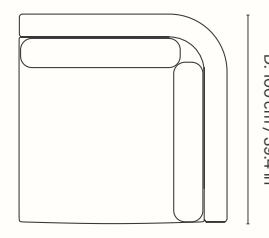

W: 100 cm / 39.4 in