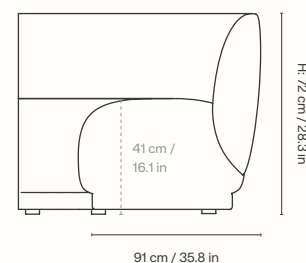

Price group V

Hallingdal 65	EUR	2,575
	DKK	18,999
	SEK	29,685
	NOK	29,685
	GBP	2,489
	USD	3,709