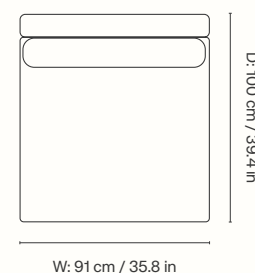

Price group V

Hallingdal 65	EUR	2,105
	DKK	15,499
	SEK	24,215
	NOK	24,215
	GBP	2,029
	USD	2,859