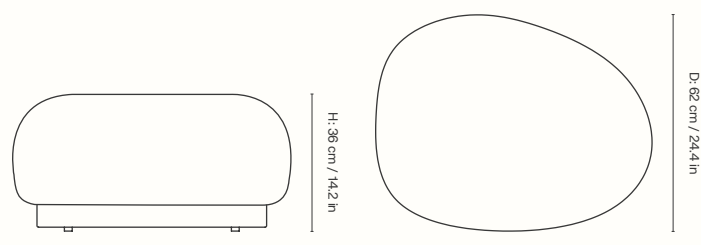

Rico Lounger Pouf

Design by Ferm Living

Product details

Manufactured in Italy

Dimensions

Height: 36 cm / 14.2 in
Width: 86 cm / 33.9 in
Depth: 62 cm / 24.4 in
Weight: 12 kg / 26.5 lb

Materials and construction

Seat: PU foam with inner wooden and polystyrene structure
Feet: Low density polyethylene
FSC™ Mix certified wood

Care

Please see fermiving.com for care and maintenance instructions

Packsize

1

Attention

This product is in conformity with European product safety standards
Standards are based on use by persons weighing up to 110 kg / 242 lb

Test

EN 16139:2013
Furniture - Strength, durability, stability and safety
Requirements for non-domestic seating

Foam fire rating

CAL117-2013-pass
BS 5852 Crib5 - on request

Customisation Options

Fabric qualities

To see the specifications of each fabric and available colour assortment please go to the [Fabric and Leather Overview](#)

Recommended Retail Prices

Price group I

Brushed	EUR	815
Soft Bouclé	DKK	5,999
Autumn	SEK	9,375
	NOK	9,375
	GBP	785
	USD	1,109

Price group IV

Tonus 4	EUR	1,155
	DKK	8,499
	SEK	13,279
	NOK	13,279
	GBP	1,115
	USD	1,569

Price group II

Faded Velvet	EUR	879
Rich Velvet	DKK	6,499
Grain	SEK	10,155
Main Line Flax	NOK	10,155
	GBP	849
	USD	1,199

Price group V

Hallingdal 65	EUR	1,289
	DKK	9,499
	SEK	14,839
	NOK	14,839
	GBP	1,245
	USD	1,755

Price group III

Bouclé	EUR	1,019
Nordic Bouclé	DKK	7,499
Louisiana	SEK	11,715
Can Lis	NOK	11,715
Cilla	GBP	979
Devoré Velvet	USD	1,385
Raw Bouclé