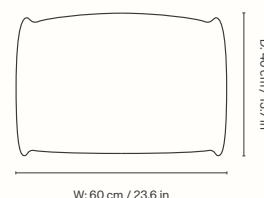

Dase Cushion