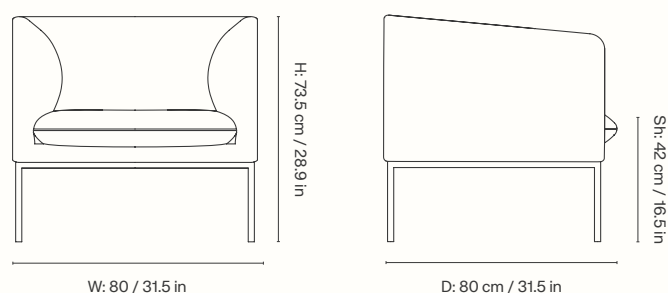

Price group III

Pasadena	EUR	2,035
Bouclé	DKK	14,999
	SEK	23,435
	NOK	23,435
	GBP	1,965
	USD	2,769