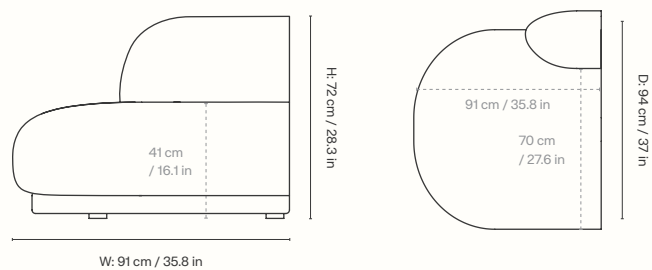

Price group V

Hallingdal 65	EUR	2,439
	DKK	17,999
	SEK	28,125
	NOK	28,125
	GBP	2,355
	USD	3,515