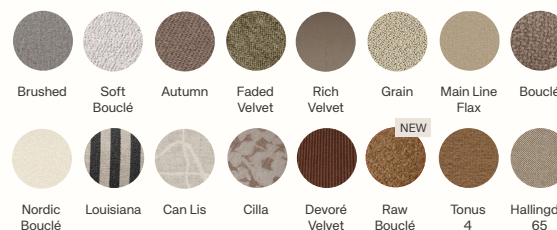

Customisation Options

Fabric qualities