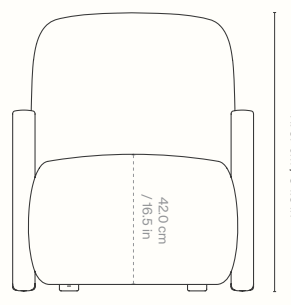

D: 84 cm / 33.1 in

W: 75 cm / 29.5 in