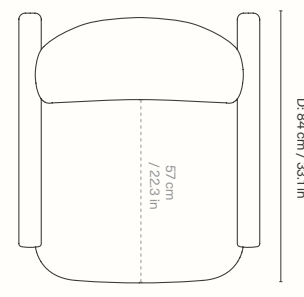

W: 75 cm / 29.5 in