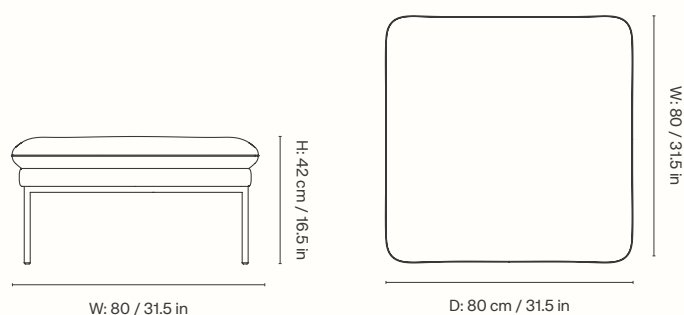

Turn Pouf

Design by Ferm Living in collaboration with Says Who

Product details

Manufactured in Lithuania
Registered design

Dimensions

Height: 42 cm / 16.5 in
Width: 80 cm / 31.5 in
Depth: 80 cm / 31.5 in
Seat height: 42 cm / 16.5 in
Weight: 12 kg / 26.5 lb

Materials and construction

Seat: High resilience PU foam on beech and plywood inner construction with No-Sag spring
Frame: Powder coated steel
Glides: Plastic glides
FSC™ Mix certified wood

Care

Please see fermiving.com for care and maintenance instructions

Packsize

1

Attention

This product is in conformity with European product safety standards
Standards are based on use by persons weighing up to 110 kg / 242 lb

Test

Foam fire rating

CAL117-2013 - pass
BS 5852 Crib5 - on request

Customisation Options

Fabric qualities

To see the specifications of each fabric and available colour assortment please go to the [Fabric and Leather Overview](#)

Recommended Retail Prices

Price group I

Cotton Linen	EUR	1,085
	DKK	7,999
	SEK	12,499
	NOK	12,499
	GBP	1,045

Price group IV

Tonus 4	EUR	1,489
	DKK	10,999
	SEK	17,185
	NOK	17,185
	GBP	1,439
	USD	2,029

Price group II

Hot Madison	EUR	1,219
	DKK	8,999
	SEK	14,059
	NOK	14,059
	GBP	1,179
	USD	1,659

Price group V

Hallingdal 65	EUR	1,629
	DKK	11,999
	SEK	18,749
	NOK	18,749
	GBP	1,569
	USD	2,215

Price group III

Pasadena	EUR	1,355
Bouclé	DKK	9,999
	SEK	15,625
	NOK	15,625
	GBP	1,309
	USD	1,845