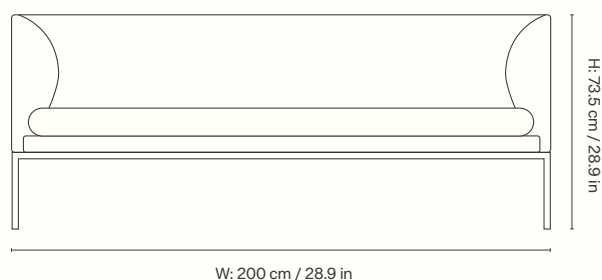

Price group III

Pasadena	EUR	3,255
Bouclé	DKK	23,999
	SEK	37,499
	NOK	37,499
	GBP	3,145
	USD	4,429