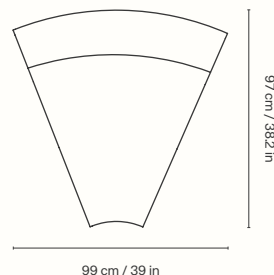

Price group V

Hallingdal 65	EUR	2,575
	DKK	18,999
	SEK	29,685
	NOK	29,685
	GBP	2,489
	USD	3,709