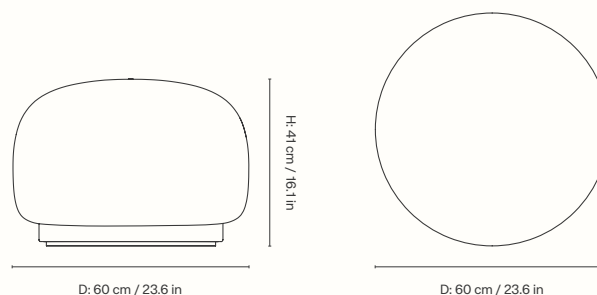

Price group VI

Sheepskin	EUR	1,695
	DKK	12,499
	SEK	19,529
	NOK	19,529
	GBP	1,635
	USD	2,479