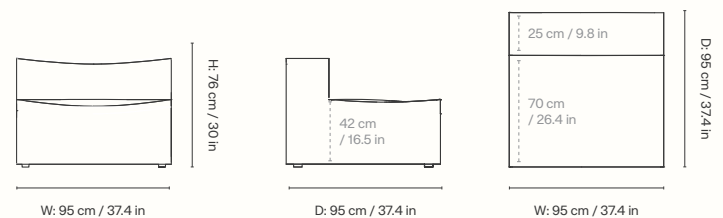

Center module - S100