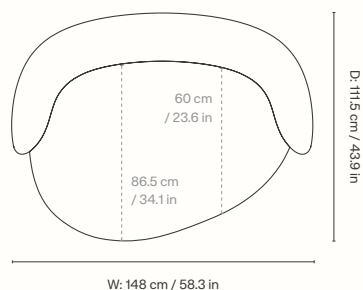

Price group V

Hallingdal 65	EUR	4,679
	DKK	34,499
	SEK	53,905
	NOK	53,905
	GBP	4,519
	USD	6,845