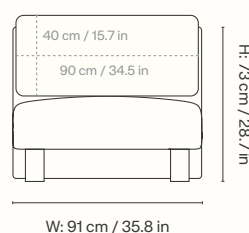

Price group V

Hallingdal 65	EUR	2,105
	DKK	15,499
	SEK	24,215
	NOK	24,215
	GBP	2,029
	USD	2,859