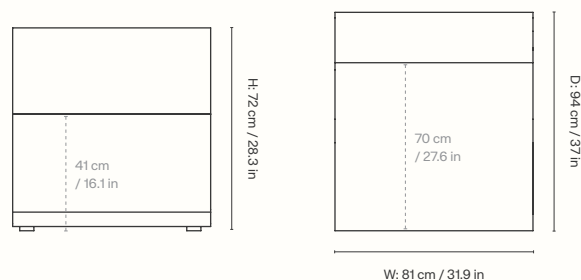

Rico Sofa

- Center Module

Design by Ferm Living

Product details

Provided with connection system to link modules together
Comes with adjustable feet
Manufactured in Italy

Dimensions

Height: 72 cm / 28.3 in
Width: 81 cm / 31.9 in
Depth: 94 cm / 37 in
Seat height: 41 cm / 16.1 in
Seat depth: 70 cm / 27.6 in
Weight: 34 kg / 75 lb

Materials and construction

Backrest/seat: PU foam with inner wooden structure
Feet: Low density polyethylene
FSC™ Mix certified wood

Care

Please see fermiving.com for care and maintenance instructions

Packsize

1

Attention

This product is in conformity with European product safety standards
Standards are based on use by persons weighing up to 110 kg / 242 lb

Test

EN 16139:2013

Furniture - Strength, durability, stability and safety
Requirements for non-domestic seating

Foam fire rating

CAL117-2013 - pass
BS 5852 Crib5 - on request

Customisation Options

Fabric qualities

To see the specifications of each fabric and available colour assortment please go to the [Fabric and Leather Overview](#)

Recommended Retail Prices

Price group I

Brushed	EUR	1,765
Soft Bouclé	DKK	12,999
Autumn	SEK	20,309
	NOK	20,309
	GBP	1,699
	USD	2,539

Price group IV

Tonus 4	EUR	2,299
	DKK	16,999
	SEK	26,559
	NOK	26,559
	GBP	2,225
	USD	3,319

Price group II

Rich Velvet	EUR	1,969
Grain	DKK	14,499
Main Line Flax	SEK	22,655
	NOK	22,655
	GBP	1,899
	USD	2,835

Price group V

Hallingdal 65	EUR	2,439
	DKK	17,999
	SEK	28,125
	NOK	28,125
	GBP	2,355
	USD	3,515

Price group III

Bouclé	EUR	2,105
Nordic Bouclé	DKK	15,499
Can Lis	SEK	24,215
Cilla	NOK	24,215
Devoré Velvet	GBP	2,029
Raw Bouclé	USD	3,029