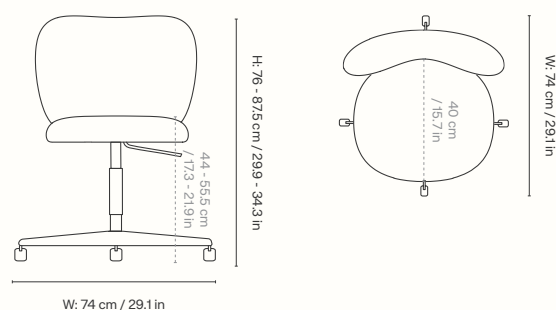

Rico Chair with Castors

Design by Ferm Living

ADJUSTABLE HEIGHT

Product details

Manufactured in Lithuania

Dimensions

Height: 76 - 87.5 cm / 29.9 - 34.3 in
Width: 74 cm / 29.1 in
Depth: 74 cm / 29.1 in
Seat height: 44 - 55.5 cm / 17.3 - 21.9 in
Seat depth: 40 cm / 15.7 in
Weight: 8.5 kg / 18.7 lb

Materials and construction

Backrest: Moulded foam with inner steel structure.

Seat: Moulded foam with inner wooden structure.

Frame: Polished aluminium.

FSC™ Mix certified wood

Care

Please see fermiving.com for care and maintenance instructions

Packsize

1

Attention

This product is in conformity with European product safety standards

Standards are based on use by persons weighing up to 110 kg / 242 lb

Test

EN 16139:2013

Furniture - Strength, durability, stability and safety

Requirements for non-domestic seating

Foam fire rating

CAL117-2013 - pass

BS 5852 Crib5 - on request

Customisation Options

Fabric qualities

To see the specifications of each fabric and available colour assortment please go to the [Fabric and Leather Overview](#)

Recommended Retail Prices

Price group I

Brushed	EUR	599
Soft Bouclé	DKK	4,399
Autumn	SEK	6,875
	NOK	6,875
	GBP	575
	USD	809

Price group IV

Tonus 4	EUR	759
	DKK	5,599
	SEK	8,749
	NOK	8,749
	GBP	735
	USD	1,035

Price group II

Faded Velvet	EUR	649
Rich Velvet	DKK	4,799
Grain	SEK	7,499
Main Line Flax	NOK	7,499
	GBP	629
	USD	885

Price group V

Hallingdal 65	EUR	815
	DKK	5,999
	SEK	9,375
	NOK	9,375
	GBP	785
	USD	1,169

Price group III

Bouclé	EUR	719
Nordic Bouclé	DKK	5,299
Louisiana	SEK	8,279
Can Lis	NOK	8,279
Cilla	GBP	695
Devoré Velvet	USD	979
Raw Bouclé