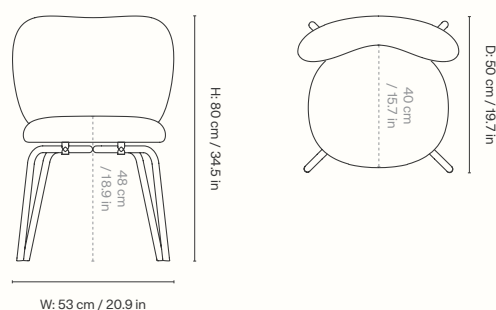

Rico Chair

- Fixed and Swivel Base

Design by Ferm Living

Product details

Manufactured in Lithuania

Dimensions - Fixed Base

Height: 80 cm / 34.5 in
Width: 53 cm / 20.9 in
Depth: 50 cm / 19.7 in
Seat height: 48 cm / 18.9 in
Seat depth: 40 cm / 15.7 in
Weight: 6.3 kg / 13.9 lb

Dimensions - Swivel Base

Height: 80 cm / 31.5 in
Width: 67 cm / 26.4 in
Depth: 67 cm / 26.4 in
Seat height: 48 cm / 18.9 in
Seat depth: 40 cm / 15.7 in
Weight: 8.5 kg / 18.7 lb

Materials and construction

Backrest: Moulded foam with inner steel structure.
Seat: Moulded foam with inner wooden structure.
Frame: Power coated steel or polished aluminium.
Glides: Plastic glides
FSC™ Mix certified wood

Care

Please see fermliving.com for care and maintenance instructions

Packsize

1

Attention

This product is in conformity with European product safety standards
Standards are based on use by persons weighing up to 110 kg / 242 lb

Test

EN 16139:2013

Furniture - Strength, durability, stability and safety
Requirements for non-domestic seating

Foam fire rating

CAL117-2013 - pass

BS 5852 Crib5 - on request

Customisation Options

Fabric qualities

To see the specifications of each fabric and available colour assortment please go to the [Fabric and Leather Overview](#)

Recommended Retail Prices