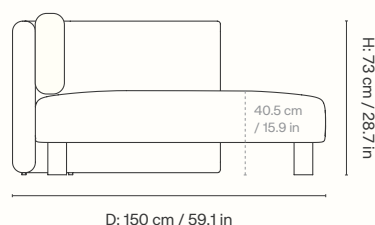

Price group V

Hallingdal 65	EUR	2,985
	DKK	21,999
	SEK	34,375
	NOK	34,375
	GBP	2,879
	USD	4,059

W: 100 cm / 39.4 in