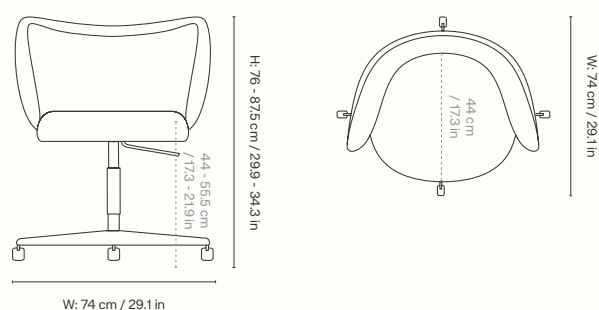

Rico Dining with Castors

Design by Ferm Living

ADJUSTABLE HEIGHT

Product details

Manufactured in Italy

Dimensions

Height: 76 - 87.5 cm / 29.9 - 34.3 in
Width: 74 cm / 29.1 in
Depth: 74 cm / 29.1 in
Seat height: 44 - 55.5 cm / 17.3 - 21.9 in
Seat depth: 44 cm / 17.3 in
Weight: 12 kg / 26.5 lb

Materials and construction

Backrest: Moulded foam with inner steel structure
Seat: Moulded foam with inner wooden structure
Frame: Polished aluminium
FSC™ Mix certified wood

Care

Please see fermiving.com for care and maintenance instructions

Packsize

1

Attention

This product is in conformity with European product safety standards
Standards are based on use by persons weighing up to 110 kg / 242 lb

Test

EN 16139:2013

Furniture - Strength, durability, stability and safety
Requirements for non-domestic seating

Foam fire rating

CAL117-2013-pass

BS 5852 Crib5 - on request

Customisation Options

Fabric qualities

To see the specifications of each fabric and available colour assortment please go to the [Fabric and Leather Overview](#)

Recommended Retail Prices

Price group I

Brushed	EUR	919
Soft Bouclé	DKK	6,799
Autumn	SEK	10,625
	NOK	10,625
	GBP	889
	USD	1,255

Price group IV

Tonus 4	EUR	1,195
	DKK	8,799
	SEK	13,749
	NOK	13,749
	GBP	1,149
	USD	1,625

Price group II

Faded Velvet	EUR	989
Rich Velvet	DKK	7,299
Grain	SEK	11,405
Main Line Flax	NOK	11,405
	GBP	955
	USD	1,349

Price group V

Hallingdal 65	EUR	1,345
	DKK	9,899
	SEK	15,465
	NOK	15,465
	GBP	1,295
	USD	1,935

Price group III

Bouclé	EUR	1,125
Nordic Bouclé	DKK	8,299
Louisiana	SEK	12,965
Can Lis	NOK	12,965
Cilla	GBP	1,085
Devoré Velvet	USD	1,619
Raw Bouclé