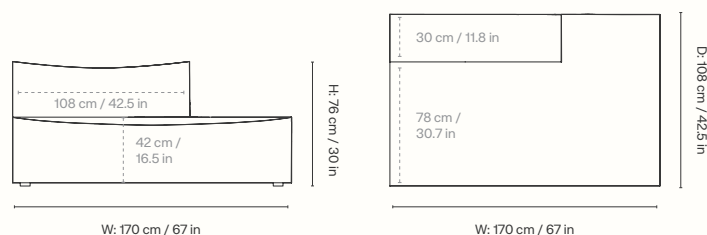

Open end module - large