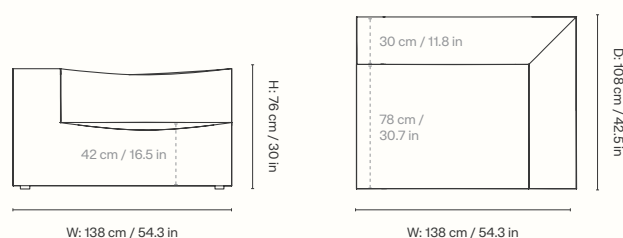

Armrest end module - large