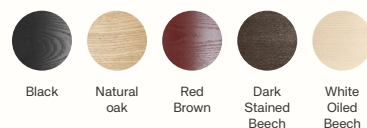

#### Frame and backrest options

Black  
Natural oak  
Red Brown  
Dark Stained Beech  
White Oiled Beech