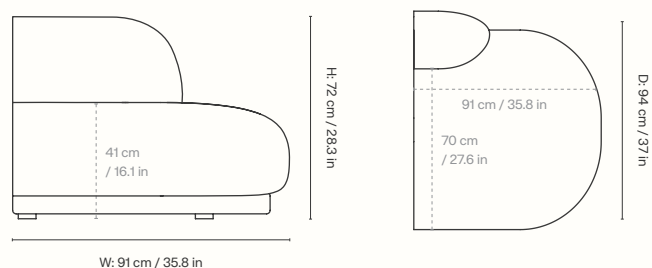

Price group V

Hallingdal 65	EUR	2,439
	DKK	17,999
	SEK	28,125
	NOK	28,125
	GBP	2,355
	USD	3,515