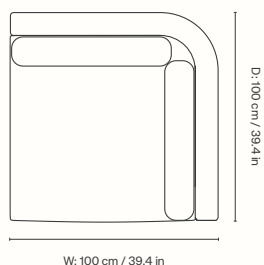

Dase Connecting Corner Module