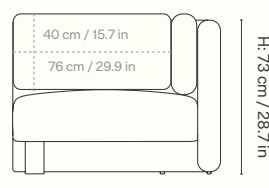

W: 100 cm / 39.4 in