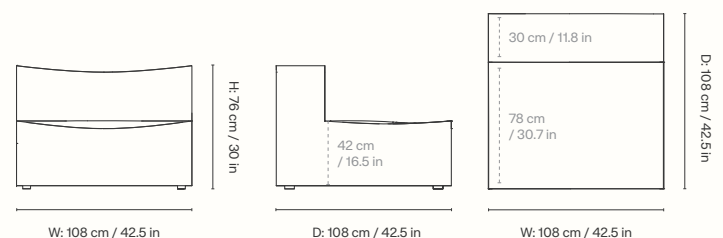

Center module - L100