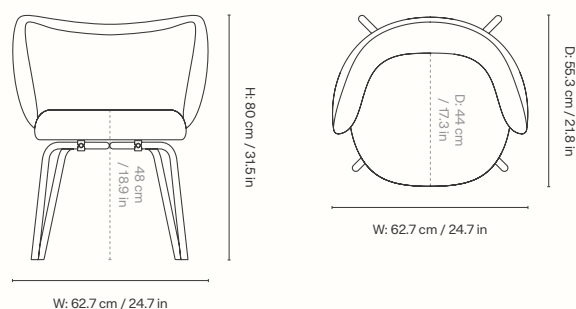

Rico Dining Chair – Fixed base