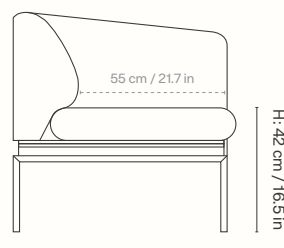

Price group V

Hallingdal 65	EUR	3,255
	DKK	23,999
	SEK	37,499
	NOK	37,499
	GBP	3,145
	USD	4,429

D: 75.5 cm / 29.7 in