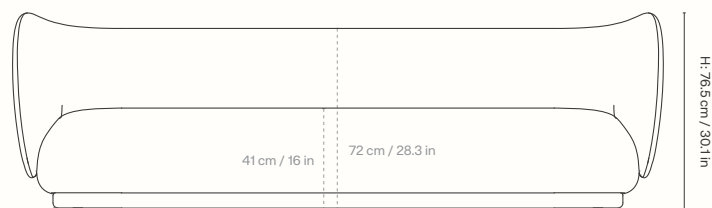

Price group V

Hallingdal 65	EUR	5,225
	DKK	38,499
	SEK	60,155
	NOK	60,155
	GBP	5,039
	USD	7,639

W: 260 cm / 102.4 in