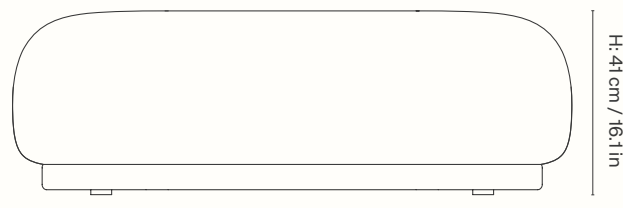

Price group V

Hallingdal 65	EUR	1,695
	DKK	12,499
	SEK	19,529
	NOK	19,529
	GBP	1,635
	USD	2,439

W: 124 cm / 48.8 in