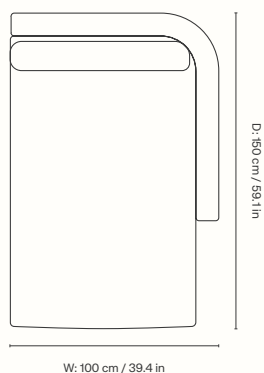

Dase Chaise Longue - Right