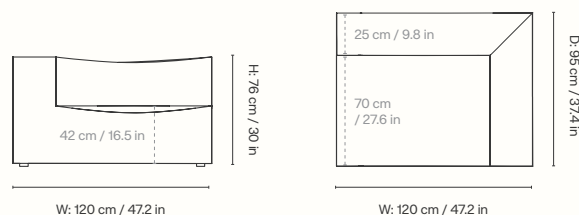

Armrest end module - small