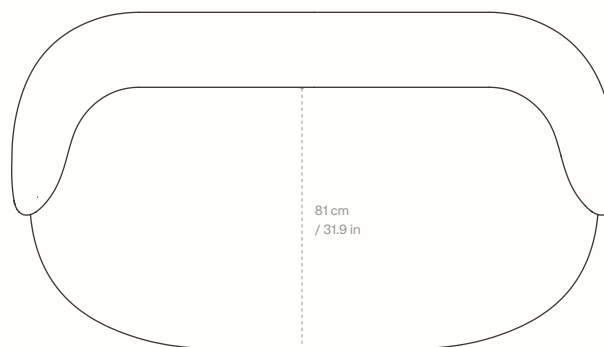

Rico Lounger Sofa

Design by Ferm Living

Product details

Manufactured in Italy

Dimensions

Height: 75 cm / 29.5 in
Width: 210 cm / 82.7 in
Depth: 105 cm / 41.3 in
Seat height: 36 cm / 14.2 in
Seat depth: 81 cm / 31.9 in
Weight: 67 kg / 147.4 lb

Materials and construction

Backrest: Moulded foam with inner iron structure

Seat: PU foam with inner wooden structure

Frame: Low density polyethylene

FSC™ Mix certified wood

Care

Please see fermiving.com for care and maintenance instructions

Packsize

1

Attention

This product is in conformity with European product safety standards

Standards are based on use by persons weighing up to 110 kg / 242 lb

Test

EN 16139:2013

Furniture - Strength, durability, stability and safety

Requirements for non-domestic seating

Foam fire rating

CAL117-2013-pass

BS 5852 Crib5 - on request

Customisation Options

Fabric qualities

To see the specifications of each fabric and available colour assortment please go to the [Fabric and Leather Overview](#)

Recommended Retail Prices

Price group I

Brushed	EUR	3,595
Soft Bouclé	DKK	26,499
Autumn	SEK	41,405
	NOK	41,405
	GBP	3,469
	USD	5,259

Price group IV

Tonus 4	EUR	4,815
	DKK	35,499
	SEK	55,465
	NOK	55,465
	GBP	4,649
	USD	7,045

Price group II

Faded Velvet	EUR	3,865
Rich Velvet	DKK	28,499
Grain	SEK	44,529
Main Line Flax	NOK	44,529
	GBP	3,729
	USD	5,655

Price group V

Hallingdal 65	EUR	5,225
	DKK	38,499
	SEK	60,155
	NOK	60,155
	GBP	5,039
	USD	7,639

Price group III

Bouclé	EUR	4,275
Nordic Bouclé	DKK	31,499
Louisiana	SEK	49,215
Can Lis	NOK	49,215
Cilla	GBP	4,125
Raw Bouclé	USD	6,249