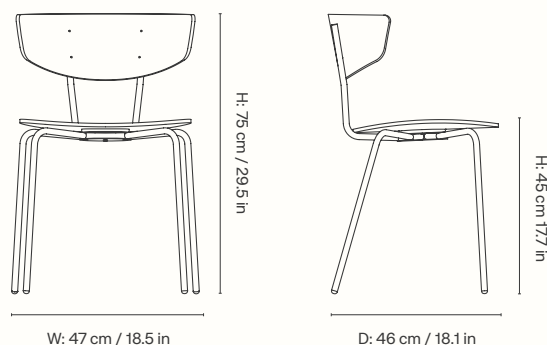

Price group V

Hallingdal 65	EUR	529
Leather – Envy	DKK	3,899
	SEK	6,089
	NOK	6,089
	GBP	509
	USD	759