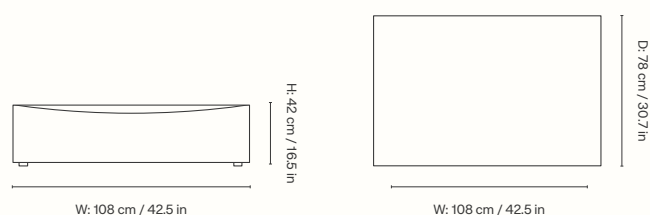

Pouf - rectangular - large